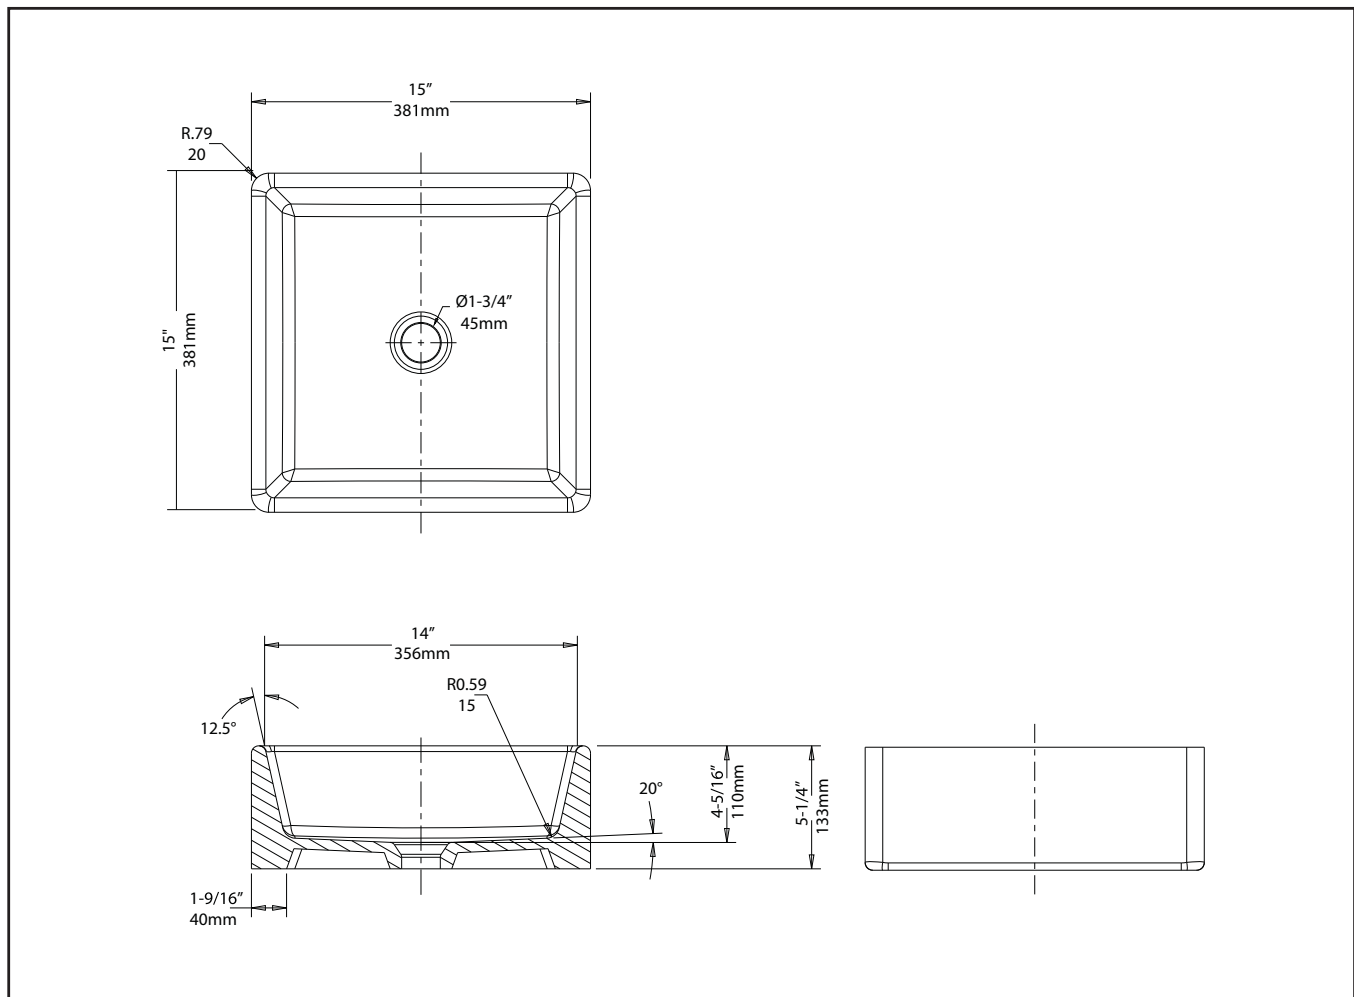

### Dimensions

15" x 15" x 5 1/4"

### Installation Type

Vessel

### Bowl Shape

Square

### Drain

Type: W/O Overflow

Drain Hole Size: 1 3/4"

Listing: UPC, cUPC, CSA, IPC, ANSI, IAPMO, SCC