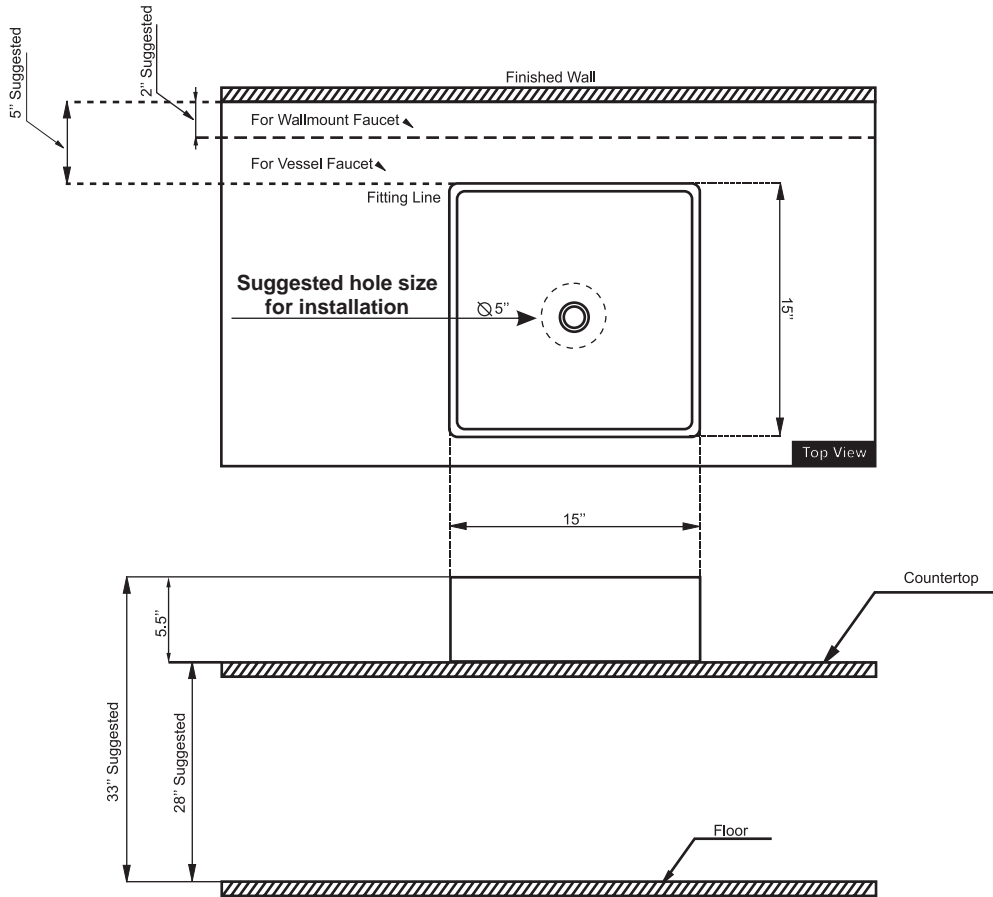

Suggested opening size of the hole in the countertop for proper sink installation should be 5 inches.

NOTE: FAUCET AND WATER SUPPLY ARE NOT INCLUDED

Our ceramic sinks are crafted from the highest quality materials which make them extremely durable and resistant to corrosion. However, despite the durability and strength of our sinks, they may still be damaged if proper measures are not taken in their care and maintenance.

- ★ Ceramic Collection
- ★ Square Ceramic Sink
- ★ 15" X 15" X 5" H
- ★ For Above Counter Installation

Installation Instruction Ceramic Vessel Sink

MODEL MNO-15-SQV

Tools You Will Need

Adjustable wrench

Pipe tape