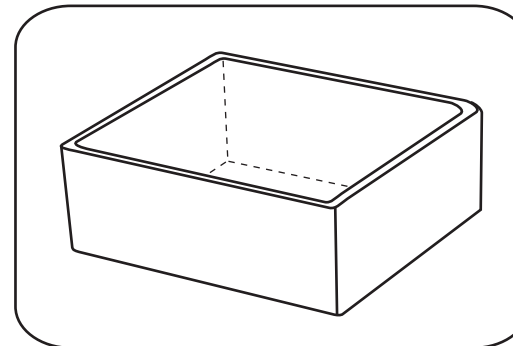

- ★ Ceramic Collection
- ★ Square Ceramic Sink
- ★ 15" X 15" X 5" H
- ★ For Above Counter Installation

Installation Instruction Ceramic Vessel Sink

MODEL MNO-15-SQV

Tools You Will Need

Adjustable wrench

Pipe tape