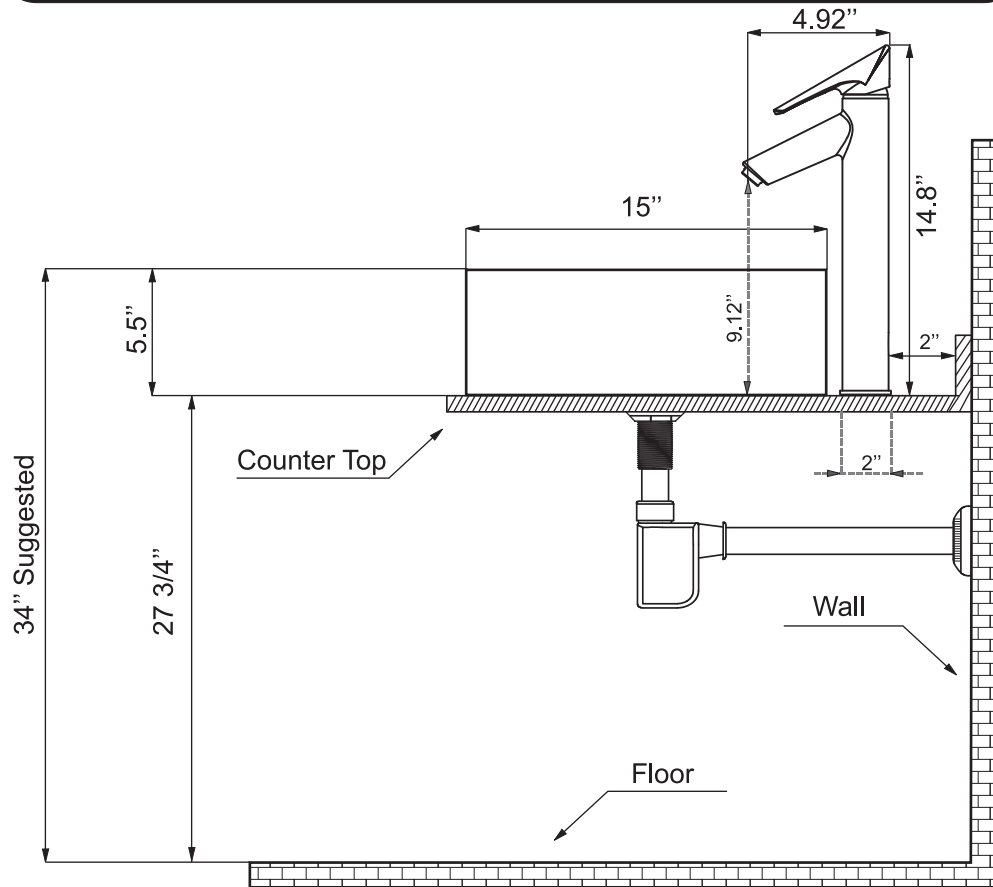

Ceramic Sink & Faucet Combination

NOTE: FAUCET AND WATER SUPPLY ARE NOT INCLUDED

About Miseno

On the shores of western Italy, Capo Miseno marks the northernmost point of the Gulf of Naples. Here, the fine, sandy beaches of the Italian peninsula meet the deep blue waters of the Mediterranean Sea, and ancient civilization meets the modern world.

However, Miseno is more than a place, it's a feeling. It's the idea that fine living can be balanced with practicality, and this feeling is what we have captured in the Miseno brand of products.

We at Miseno also recognize that in today's economy, the value proposition has changed. What's old has become new again, and repurposed materials have become decorator chic. Why buy a vase, when a Mason jar will do?

Miseno, by Build.com, strives to offer our customers the highest-quality products, without the high price tag of popular name brands. When we created the Miseno brand, this new value proposition was forefront in our minds, and we feel that we've achieved our goal of offering exceptional quality products at an exceptional value.

We are so confident in the quality of our products, that all Miseno Sinks and Faucets carry a Limited Lifetime Warranty. You can rest assured that we have spent countless hours testing and evaluating our products, to ensure they will serve you well for years to come. Balancing fine living with practicality, that's the Miseno way.

This is only the beginning.
Miseno. Take Me Home.

Contact us toll-free at 1-855-480-2915 or email infoservice@miseno.com • visit our website at www.miseno.com

MISENO

TAKE ME HOME