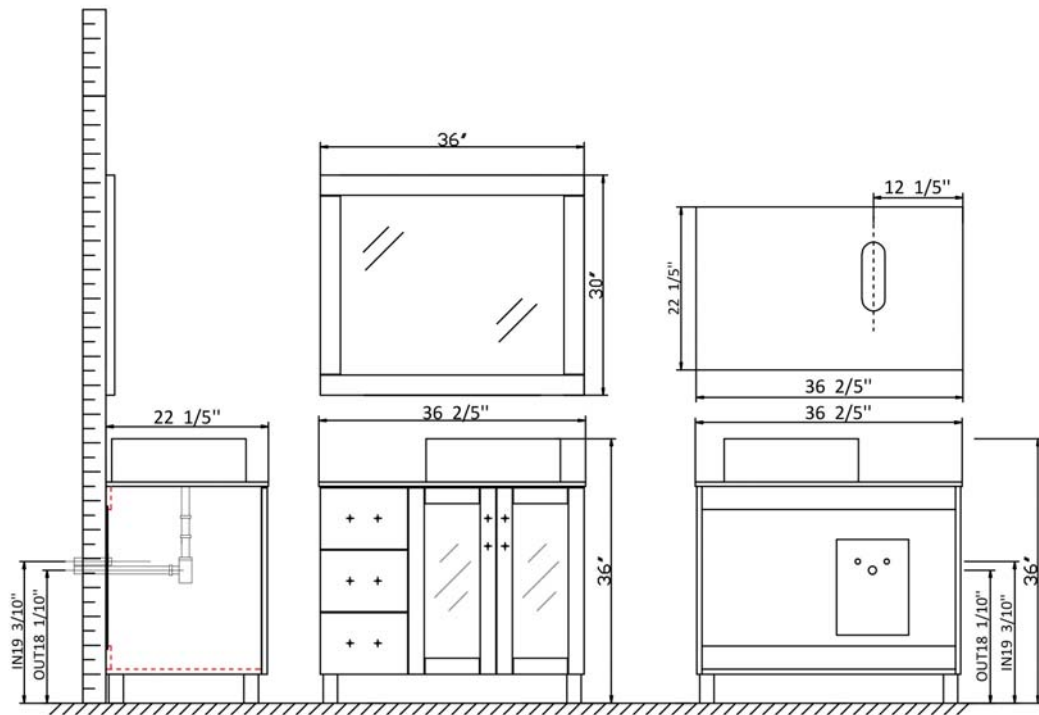

# Miseno MV745036R 36" Vanity Set with Mirror

## Features:

- A crisp, clean addition to any bath
- Crafted of laminated solid wood
- Available in three finishes:
  - Espresso with Black glass
  - Grey with Black glass
  - White with Clear glass
- Tempered glass countertop
- (1) Matching framed mirror
- (2) Soft-close windowed cabinet doors
- (3) Soft-close drawers
- (1) Round porcelain vessel sink
- Modernistic Satin Nickel-finish hardware
- Generous storage space for toiletries
- Easy plumbing and faucet installation\*