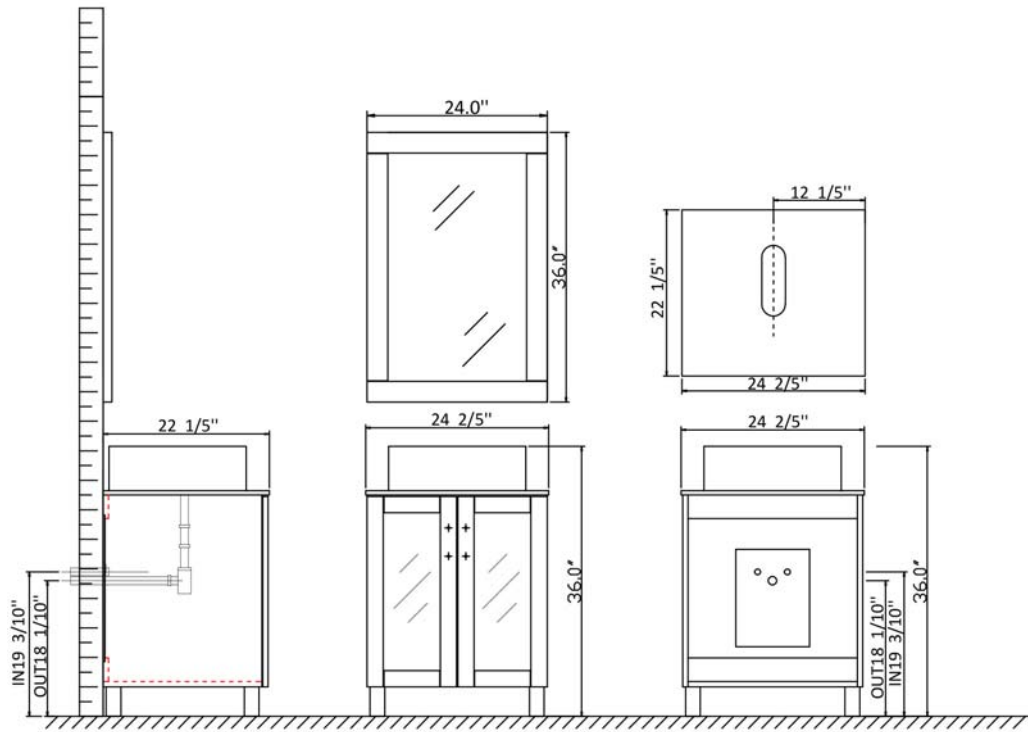

# Miseno MV745024 24" Vanity Set with Mirror

## Features:

- A crisp, clean addition to any bath
- Crafted of laminated solid wood
- Available in three finishes:
  - Espresso with Black glass
  - Grey with Black glass
  - White with Clear glass
- Tempered glass countertop
- (1) Matching framed mirror
- (2) Soft-close windowed cabinet doors
- (1) Round porcelain vessel sink
- Modernistic Satin Nickel-finish hardware
- Generous storage space for toiletries
- Easy plumbing and faucet installation\*