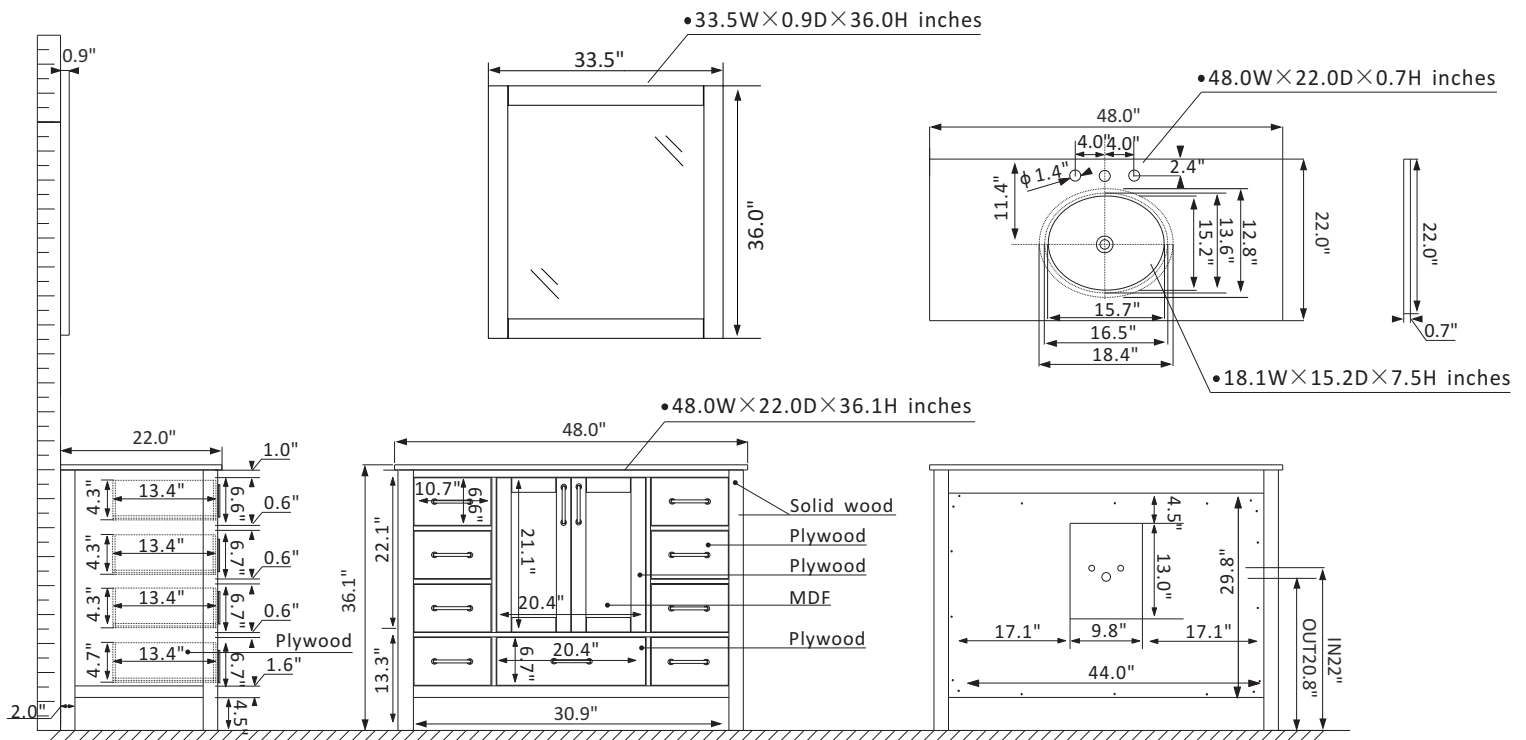

Vinnova Gela Vanity Collection 723048-RB-CA

Features

Makes a dramatic statement in any bathroom

Crafted of laminated solid wood

Available in Royal Blue finish

Includes coordinated mirror

Round Under-Mount Sink

Generous storage space for toiletries

Noble Modernistic Brushed Gold finish Hardware

1 roomy Soft-Closing drawer, On the Left & right middle side with a large Two in one Soft-Closing Drawer, 4 Soft-Closing drawers