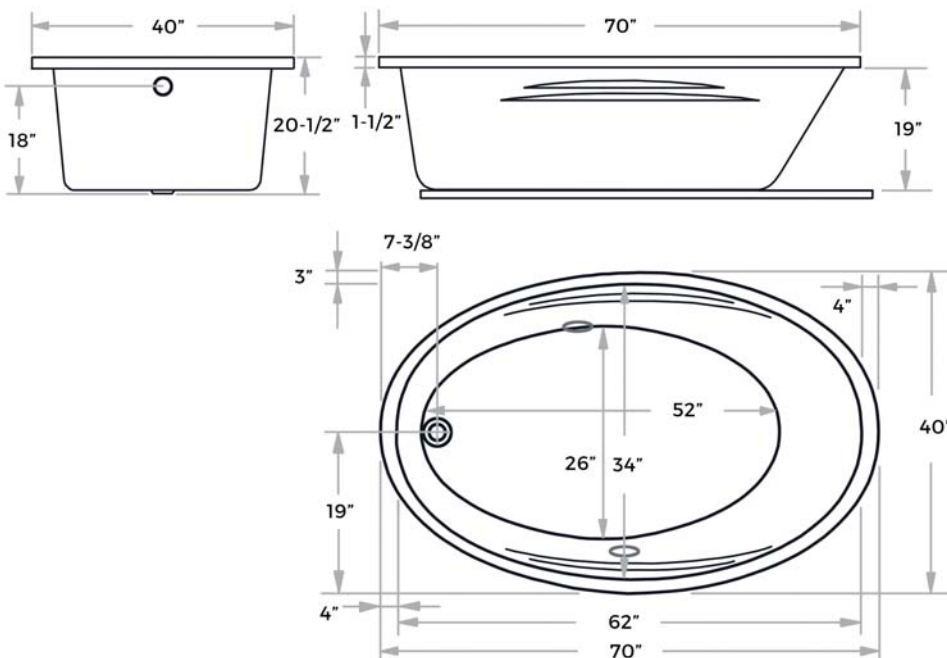

## Codes & Standards

Specified to meet or exceed:  
- IAPMO & ETL

**MADE IN**  
  
**THE USA**

**NOTICE:** MISENO TUBS ARE MADE TO ORDER. PLEASE ALLOW 2-4 WEEKS LEAD TIME.

## DIMENSIONS & MEASUREMENTS

## Specifications

- Overall Length: 70"
- Overall Width: 40"
- Overall Height: 20-1/2"
- Tub length: 52"
- Tub width: 26"
- Tub depth (to overflow): 18"
- Material: Cast acrylic
- Five year warranty
- Maximum capacity: 50 gallons
- Voltage: 120V @ 10A

## Installation Notes

- All dimensions and specifications are nominal and may vary +/- 1/4". Use actual products for accuracy in critical situations.

- Tub must be supported from the tub bottom and not the tub lip or stringers. Failure to do so will void warranty.