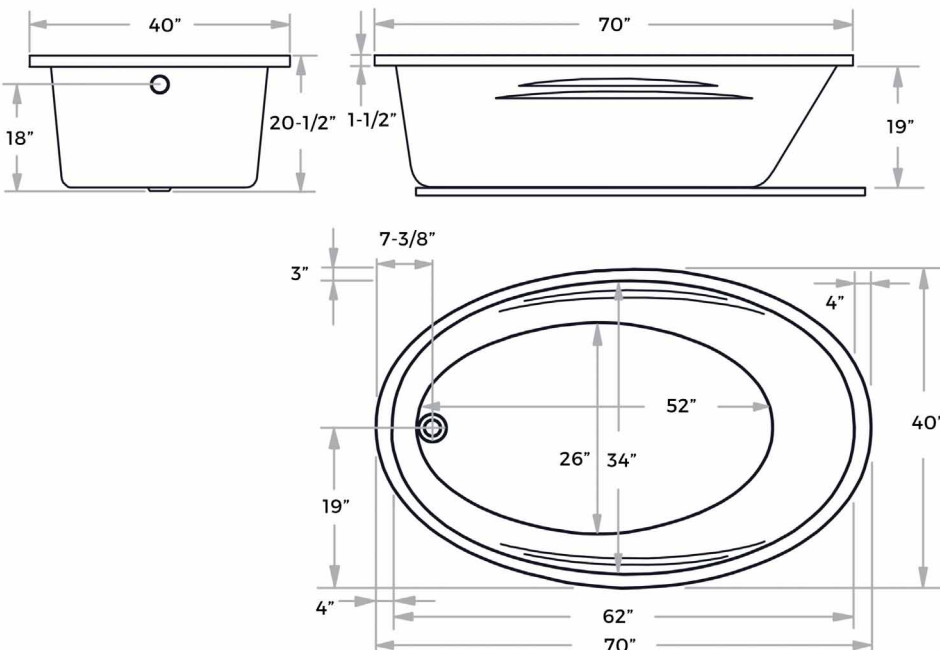

## Codes & Standards

Specified to meet or exceed:

- IAPMO & ETL

MADE IN

THE USA

**NOTICE:** MISENO TUBS ARE MADE TO ORDER. PLEASE ALLOW 2-4 WEEKS LEAD TIME.

## DIMENSIONS & MEASUREMENTS

## Specifications

- Overall length: 70"
- Overall width: 40"
- Overall height: 20-1/2"
- Tub length: 52"
- Tub width: 26"
- Tub depth (to overflow): 18"
- Material: Cast acrylic
- Five year warranty
- Maximum capacity: 50 gallons
- Voltage: 120V @ 1.7A

## Installation Notes

- All dimensions and specifications are nominal and may vary +/- 1/4". Use actual products for accuracy in critical situations.

- Tub must be supported from the tub bottom and not the tub lip or stringers. Failure to do so will void warranty.