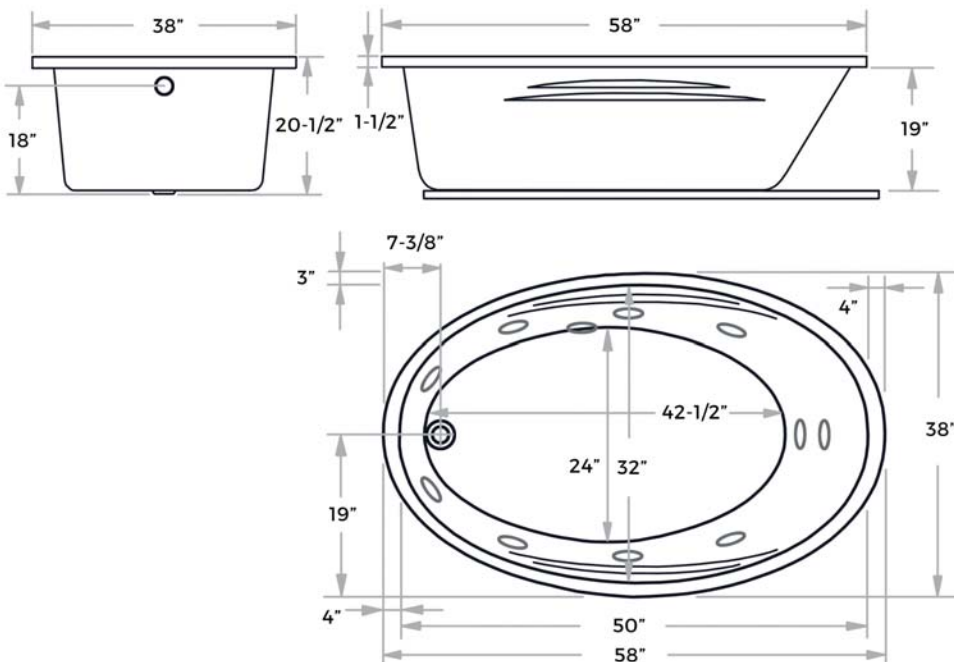

WHITE

(MNO3858CDWWH)

Features

- 40 gallon capacity
- 10 hydro jets with 1.4Hp pump
- Air on/off switch
- Hidden air induction valve
- Cast from high-gloss acrylic
- Reinforced fiberglass backing
- Pre-leveled self-leveling base
- Textured slip-resistant floor
- Includes overflow drain trim kit
- Made in the USA

Codes & Standards

Specified to meet or exceed:
- IAPMO & ETL

MADE IN
 THE USA

NOTICE: MISENO TUBS ARE MADE TO ORDER. PLEASE ALLOW 2-4 WEEKS LEAD TIME.

DIMENSIONS & MEASUREMENTS

Specifications

- Overall Length: 58"
- Overall Width: 38"
- Overall Height: 20-1/2"
- Tub length: 42-1/2"
- Tub width: 24"
- Tub depth (to overflow): 18"
- Material: Cast acrylic
- Five year warranty
- Maximum capacity: 40 gallons
- Voltage: 120V @ 7.5A