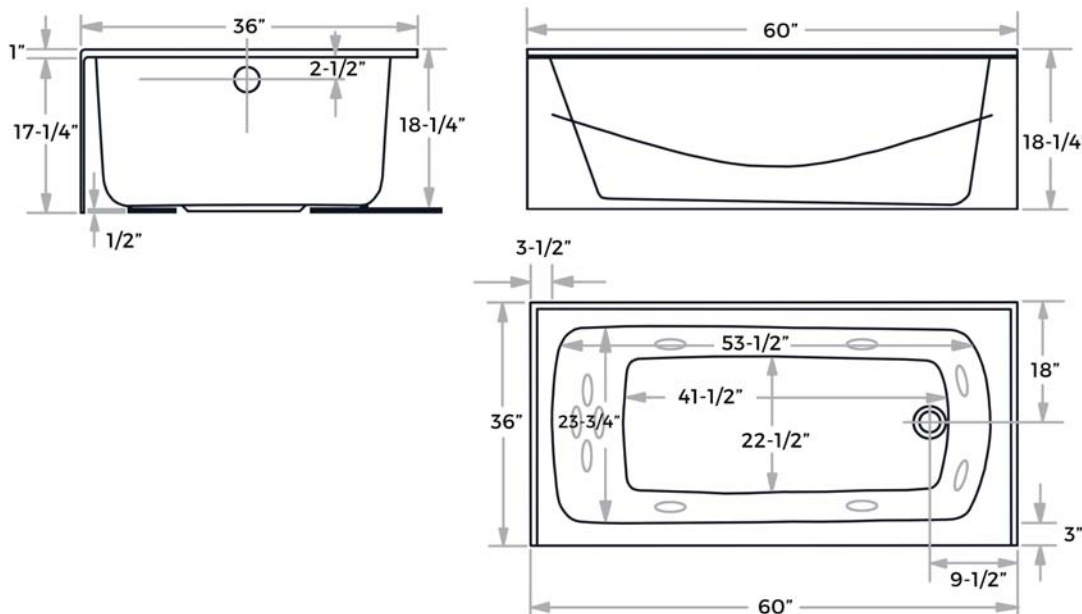

BCI2233351

Available Finishes

BISCUIT

WHITE

(MNO3660VAWRBS) (MNO3660VAWRWH)

Features

- 47 gallon capacity
- 10 hydro jets with 1.4Hp pump
- Air on/off switch
- Hidden air induction valve
- Cast from high-gloss acrylic
- Reinforced fiberglass backing
- Pre-leveled self-leveling base
- Textured slip-resistant floor
- Integrated water barrier
- Integrated skirt
- Includes overflow drain trim kit
- Made in the USA

Codes & Standards

Specified to meet or exceed:
- IAPMO & ETL

MADE IN

THE USA

NOTICE: MISENO TUBS ARE MADE TO ORDER. PLEASE ALLOW 2-4 WEEKS LEAD TIME.

DIMENSIONS & MEASUREMENTS

Specifications

- Overall length: 60"
- Overall width: 32"
- Overall height: 17-1/4"
- Tub length: 41-1/2"
- Tub width: 22-1/2"
- Tub depth (to overflow): 14-3/4"
- Material: Cast acrylic
- Five year warranty
- Maximum capacity: 47 gallons
- Drain location: Right
- Voltage: 120V @ 7.5A