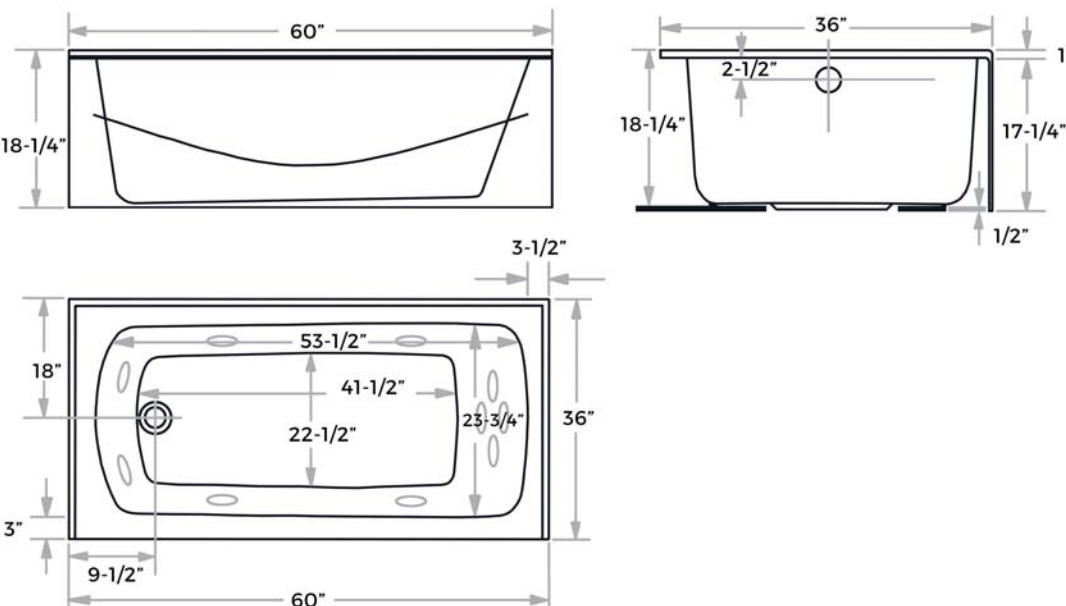

## Codes & Standards

Specified to meet or exceed:  
- IAPMO & ETL

MADE IN

THE USA

**NOTICE:** MISENO TUBS ARE MADE TO ORDER. PLEASE ALLOW 2-4 WEEKS LEAD TIME.

## DIMENSIONS & MEASUREMENTS

## Specifications

- Overall length: 60"
- Overall width: 36"
- Overall height: 17-1/4"
- Tub length: 41-1/2"
- Tub depth (to overflow): 15-3/4"
- Material: Cast acrylic
- Five year warranty
- Maximum capacity: 47 gallons
- Drain location: Left
- Voltage: 120V @ 7.5A

## Installation Notes

- All dimensions and specifications are nominal and may vary +/- 1/4". Use actual products for accuracy in critical situations.

- Tub must be supported from the tub bottom and not the tub lip or stringers. Failure to do so will void warranty.