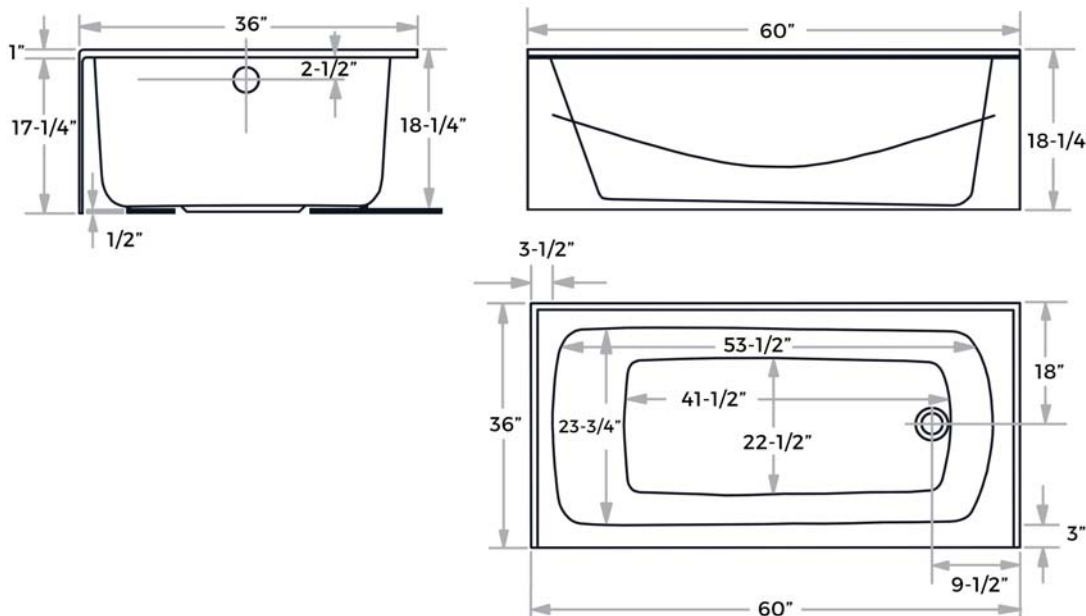

Available Finishes

BISCUIT

(MNO3660VAARB)

WHITE

(MNO3660VAARWH)

Features

- 47 gallon capacity
- 65 air jets with escutcheons
- 1Hp blower with 200W heater
- Multi-speed controller
- Cast from high-gloss acrylic
- Reinforced fiberglass backing
- Pre-leveled self-leveling base
- Textured slip-resistant floor
- Integrated water barrier
- Integrated skirt
- Includes overflow drain trim kit
- Made in the USA

Codes & Standards

Specified to meet or exceed:
- IAPMO & ETL

MADE IN
 THE USA

NOTICE: MISENO TUBS ARE MADE TO ORDER. PLEASE ALLOW 2-4 WEEKS LEAD TIME.

DIMENSIONS & MEASUREMENTS

Specifications

- Overall length: 60"
- Overall width: 36"
- Overall height: 17-1/4"
- Tub length: 41-1/2"
- Tub width: 22-1/2"
- Tub depth (to overflow): 14-3/4"
- Material: Cast acrylic
- Five year warranty
- Maximum capacity: 47 gallons
- Drain location: Right
- Voltage: 120V @ 1.7A
- Air line purge cycle: 20 minutes

Installation Notes

- All dimensions and specifications are nominal and may vary +/- 1/4". Use actual products for accuracy in critical situations.

- Tub must be supported from the tub bottom and not the tub lip or stringers. Failure to do so will void warranty.