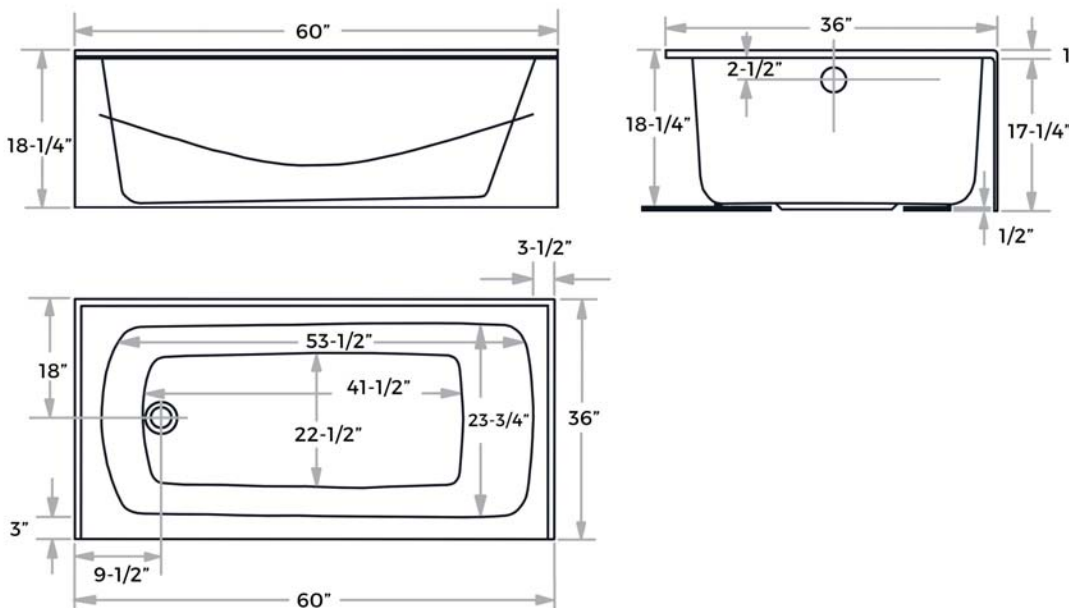

Available Finishes

BISCUIT

(MNO3660VAALBS)

WHITE

(MNO3660VAALWH)

Features

- 47 gallon capacity
- 65 air jets with escutcheons
- 1Hp blower with 200W heater
- Multi-speed controller
- Cast from high-gloss acrylic
- Reinforced fiberglass backing
- Pre-leveled self-leveling base
- Textured slip-resistant floor
- Integrated water barrier
- Integrated skirt
- Includes overflow drain trim kit
- Made in the USA

Codes & Standards

Specified to meet or exceed:
- IAPMO & ETL

MADE IN
 THE USA

NOTICE: MISENO TUBS ARE MADE TO ORDER. PLEASE ALLOW 2-4 WEEKS LEAD TIME.

DIMENSIONS & MEASUREMENTS

Specifications

- Overall length: 60"
- Overall width: 36"
- Overall height: 17-1/4"
- Tub length: 41-1/2"
- Tub width: 22-1/2"
- Tub depth (to overflow): 14-3/4"
- Material: Cast acrylic
- Five year warranty
- Maximum capacity: 47 gallons
- Drain location: Left
- Voltage: 120V @ 1.7A
- Air line purge cycle: 20 minutes

Installation Notes

- All dimensions and specifications are nominal and may vary +/- 1/4". Use actual products for accuracy in critical situations.

- Tub must be supported from the tub bottom and not the tub lip or stringers. Failure to do so will void warranty.