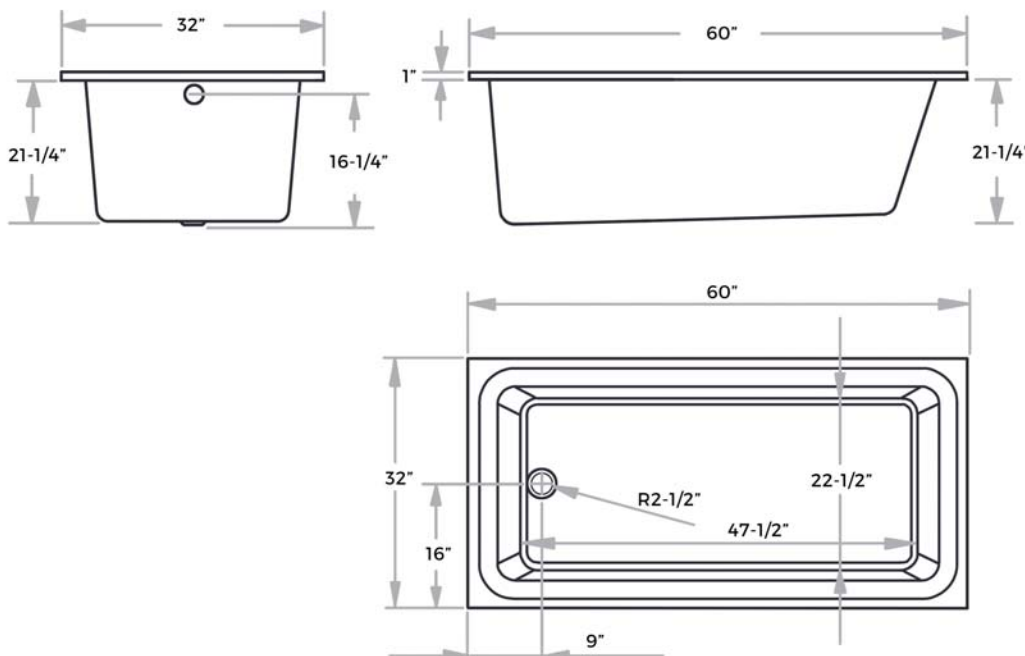

## DIMENSIONS & MEASUREMENTS

## Specifications

- Overall Length: 60"
- Overall Width: 32"
- Overall Height: 21-1/4"
- Tub length: 47-1/2"
- Tub width: 22-1/2"
- Tub depth (to overflow): 16-1/4"
- Material: Cast acrylic
- Five year warranty
- Maximum capacity: 60 gallons
- Voltage: 120V @ 1.7A

## Installation Notes

- All dimensions and specifications are nominal and may vary +/- 1/4". Use actual products for accuracy in critical situations.

- Tub must be supported from the tub bottom and not the tub lip or stringers. Failure to do so will void warranty.