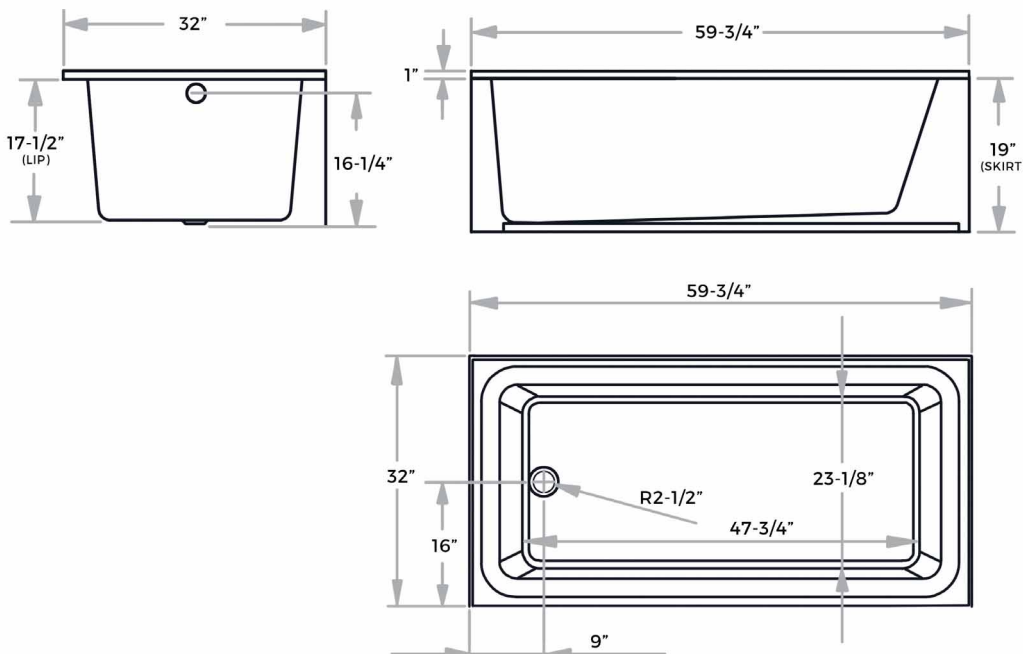

WHITE

(MNO3260WAALWH)

Features

- 62 gallon capacity
- 1Hp blower with 200W heater
- Multi-speed controller
- 65 air jets with escutcheons
- Cast from high-gloss acrylic
- Reinforced fiberglass backing
- Pre-leveled self-leveling base
- Textured slip-resistant floor
- Integrated water barrier
- Integrated skirt
- Includes overflow drain trim kit
- Made in the USA

Codes & Standards

Specified to meet or exceed:
- IAPMO & ETL

MADE IN
 THE USA

NOTICE: MISENO TUBS ARE MADE TO ORDER. PLEASE ALLOW 2-4 WEEKS LEAD TIME.

DIMENSIONS & MEASUREMENTS

Specifications

- Overall length: 59-3/4"
- Overall width: 32"
- Overall height: 19"
- Tub length: 47-3/4"
- Tub depth (to overflow): 16-1/4"
- Material: Cast acrylic
- Five year warranty
- Maximum capacity: 62 gallons
- Drain location: Left
- Voltage: 120V @ 1.7A
- Air line purge cycle: 20 minutes

Installation Notes

- All dimensions and specifications are nominal and may vary +/- 1/4". Use actual products for accuracy in critical situations.

- Tub must be supported from the tub bottom and not the tub lip or stringers. Failure to do so will void warranty.