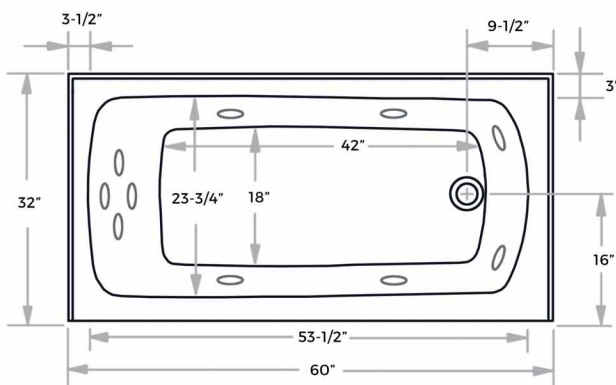

Codes & Standards

Specified to meet or exceed:
- IAPMO & ETL

MADE IN

THE USA

NOTICE: MISENO TUBS ARE MADE TO ORDER. PLEASE ALLOW 2-4 WEEKS LEAD TIME.

DIMENSIONS & MEASUREMENTS

Specifications

- Overall length: 60"
- Overall width: 32"
- Overall height: 19"
- Tub length: 42"
- Tub width: 18"
- Tub depth (to overflow): 16-1/4"
- Material: Cast acrylic
- Five year warranty
- Maximum capacity: 42 gallons
- Drain location: Right
- Voltage: 120V @ 7.5A