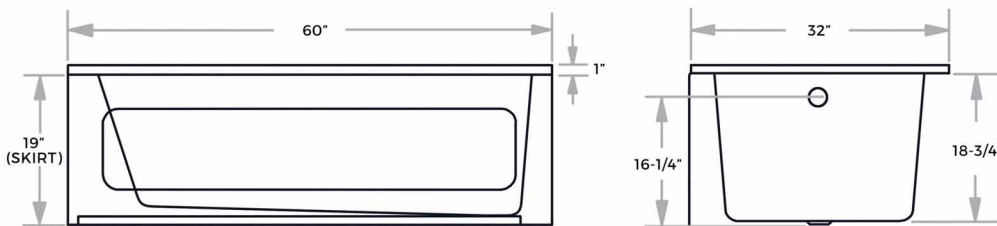

BCI2233351

Available Finishes

BISCUIT

WHITE

(MNO3260VAWRBS) (MNO3260VAWRWH)

Features

- 42 gallon capacity
- 10 hydro jets with 1.4Hp pump
- Air on/off switch
- Hidden air induction valve
- Cast from high-gloss acrylic
- Reinforced fiberglass backing
- Pre-leveled self-leveling base
- Textured slip-resistant floor
- Integrated water barrier
- Integrated skirt
- Includes overflow drain trim kit
- Made in the USA

Codes & Standards

Specified to meet or exceed:
- IAPMO & ETL

MADE IN

THE USA

NOTICE: MISENO TUBS ARE MADE TO ORDER. PLEASE ALLOW 2-4 WEEKS LEAD TIME.

DIMENSIONS & MEASUREMENTS

Specifications

- Overall length: 60"
- Overall width: 32"
- Overall height: 19"
- Tub length: 42"
- Tub width: 18"
- Tub depth (to overflow): 16-1/4"
- Material: Cast acrylic
- Five year warranty
- Maximum capacity: 42 gallons
- Drain location: Right
- Voltage: 120V @ 7.5A