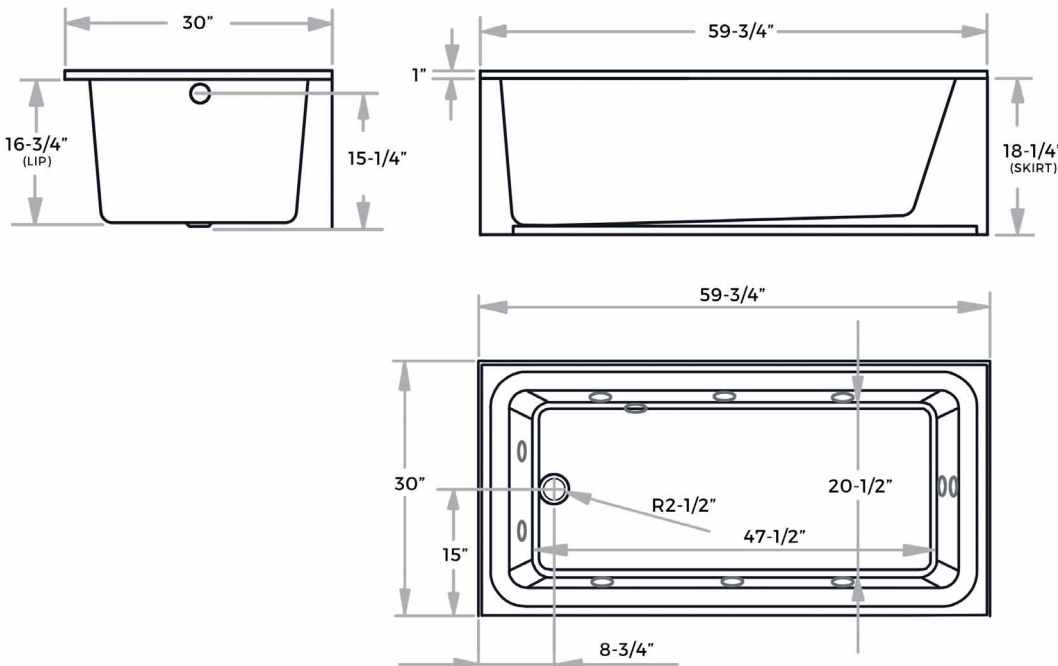

BCI223351

Available Finishes

BISCUIT

WHITE

(MNO3060WAWLBS) (MNO3060WAWLWH)

Features

- 60 gallon capacity
- 1.4Hp pump/motor
- 10 hydro jets
- Air on/off switch
- Hidden air induction valve
- Cast from high-gloss acrylic
- Reinforced fiberglass backing
- Pre-leveled self-leveling base
- Textured slip-resistant floor
- Integrated skirt
- Includes overflow drain trim kit
- Made in the USA

Codes & Standards

Specified to meet or exceed:
- IAPMO & ETL

MADE IN

THE USA

NOTICE: MISENO TUBS ARE MADE TO ORDER. PLEASE ALLOW 2-4 WEEKS LEAD TIME.

DIMENSIONS & MEASUREMENTS

Specifications

- Overall Length: 59-3/4"
- Overall Width: 30"
- Overall Height: 18-1/4"
- Tub length: 47-1/2"
- Tub width: 20-1/2"
- Tub depth (to overflow): 15-1/4"
- Material: Cast acrylic
- Five year warranty
- Maximum capacity: 60 gallons
- Drain location: Left
- Voltage: 120V @ 7.5A