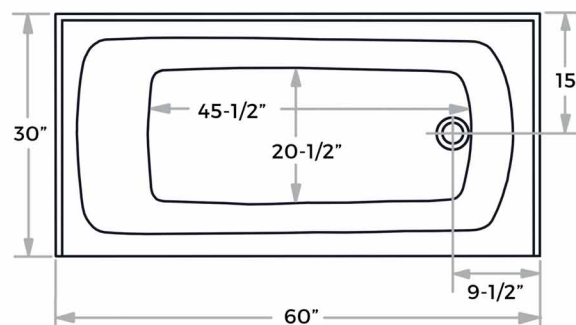

Features

- 35 gallon capacity
- Cast from high-gloss acrylic
- Reinforced fiberglass backing
- Pre-leveled self-leveling base
- Textured slip-resistant floor
- Integrated water barrier
- Integrated skirt
- Right-hand drain location
- Includes overflow drain trim kit
- Made in the USA

Codes & Standards

Specified to meet or exceed:
- IAPMO & ETL

MADE IN
 THE USA

NOTICE: MISENO TUBS ARE MADE TO ORDER. PLEASE ALLOW 2-4 WEEKS LEAD TIME.

DIMENSIONS & MEASUREMENTS

Specifications

- Overall length: 60"
- Overall width: 30"
- Overall height: 16-1/2"
- Tub length: 45-1/2"
- Tub width: 20-1/2"
- Tub depth (to overflow): 14"
- Material: Cast acrylic
- Five year warranty
- Maximum capacity: 35 gallons
- Drain location: Right

Installation Notes

- All dimensions and specifications are nominal and may vary +/- 1/4". Use actual products for accuracy in critical situations.

- Tub must be supported from the tub bottom and not the tub lip or stringers. Failure to do so will void warranty.