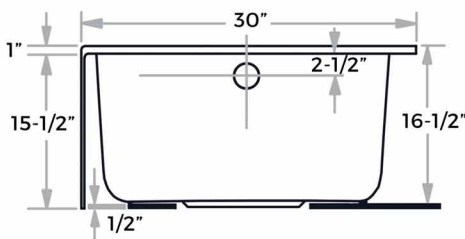

Features

- 35 gallon capacity
- Cast from high-gloss acrylic
- Reinforced fiberglass backing
- Pre-leveled self-leveling base
- Textured slip-resistant floor
- Integrated water barrier
- Integrated skirt
- Right-hand drain location
- Includes overflow drain trim kit
- Made in the USA

Codes & Standards

Specified to meet or exceed:
- IAPMO & ETL

MADE IN
 THE USA

NOTICE: MISENO TUBS ARE MADE TO ORDER. PLEASE ALLOW 2-4 WEEKS LEAD TIME.

DIMENSIONS & MEASUREMENTS

Specifications

- Overall length: 60"
- Overall width: 30"
- Overall height: 16-1/2"
- Tub length: 45-1/2"
- Tub width: 20-1/2"
- Tub depth (to overflow): 14"
- Material: Cast acrylic
- Five year warranty
- Maximum capacity: 35 gallons
- Drain location: Right

Installation Notes

- All dimensions and specifications are nominal and may vary +/- 1/4". Use actual products for accuracy in critical situations.

- Tub must be supported from the tub bottom and not the tub lip or stringers. Failure to do so will void warranty.