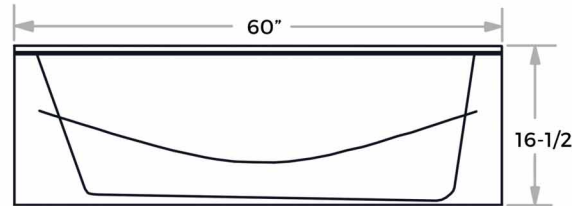

Features

- 35 gallon capacity
- Cast from high-gloss acrylic
- Reinforced fiberglass backing
- Pre-leveled self-leveling base
- Textured slip-resistant floor
- Integrated water barrier
- Integrated skirt
- Right-hand drain location
- Includes overflow drain trim kit
- Made in the USA

Codes & Standards

Specified to meet or exceed:
- IAPMO & ETL

MADE IN
 THE USA

NOTICE: MISENO TUBS ARE MADE TO ORDER. PLEASE ALLOW 2-4 WEEKS LEAD TIME.

DIMENSIONS & MEASUREMENTS

Specifications

- Overall length: 60"
- Overall width: 30"
- Overall height: 16-1/2"
- Tub length: 45-1/2"
- Tub width: 20-1/2"
- Tub depth (to overflow): 14"
- Material: Cast acrylic
- Five year warranty
- Maximum capacity: 35 gallons
- Drain location: Right

Installation Notes

- All dimensions and specifications are nominal and may vary +/- 1/4". Use actual products for accuracy in critical situations.

- Tub must be supported from the tub bottom and not the tub lip or stringers. Failure to do so will void warranty.