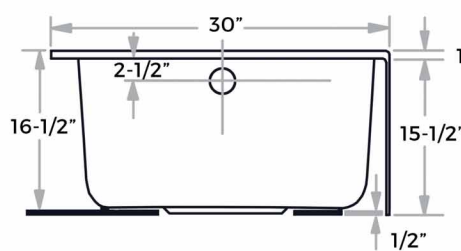

## Features

- 35 gallon capacity
- 1Hp blower with 200W heater
- Multi-speed controller
- 65 air jets with escutcheons
- Cast from high-gloss acrylic
- Reinforced fiberglass backing
- Pre-leveled self-leveling base
- Textured slip-resistant floor
- Integrated skirt
- Left-hand drain location
- Includes overflow drain trim kit
- Made in the USA

## Codes & Standards

Specified to meet or exceed:

- IAPMO & ETL

MADE IN

THE USA

**NOTICE:** MISENO TUBS ARE MADE TO ORDER. PLEASE ALLOW 2-4 WEEKS LEAD TIME.

## DIMENSIONS & MEASUREMENTS

## Specifications

- Overall length: 60"
- Overall width: 30"
- Overall height: 16-1/2"
- Tub length: 45-1/2"
- Tub width: 20-1/2"
- Tub depth (to overflow): 14"
- Material: Cast acrylic
- Five year warranty
- Maximum capacity: 35 gallons
- Drain location: Left
- Voltage: 120V @ 1.7A
- Air line purge cycle: 20 minutes