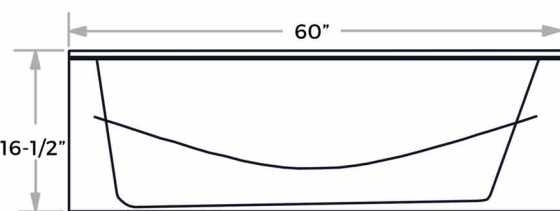

## Features

- 35 gallon capacity
- 1Hp blower with 200W heater
- Multi-speed controller
- 65 air jets with escutcheons
- Cast from high-gloss acrylic
- Reinforced fiberglass backing
- Pre-leveled self-leveling base
- Textured slip-resistant floor
- Integrated skirt
- Left-hand drain location
- Includes overflow drain trim kit
- Made in the USA

## Codes & Standards

Specified to meet or exceed:

- IAPMO & ETL

MADE IN

THE USA

**NOTICE:** MISENO TUBS ARE MADE TO ORDER. PLEASE ALLOW 2-4 WEEKS LEAD TIME.

## DIMENSIONS & MEASUREMENTS

## Specifications

- Overall length: 60"
- Overall width: 30"
- Overall height: 16-1/2"
- Tub length: 45-1/2"
- Tub width: 20-1/2"
- Tub depth (to overflow): 14"
- Material: Cast acrylic
- Five year warranty
- Maximum capacity: 35 gallons
- Drain location: Left
- Voltage: 120V @ 1.7A
- Air line purge cycle: 20 minutes