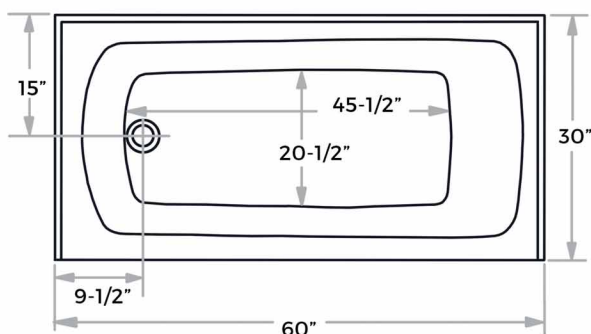

## Codes & Standards

Specified to meet or exceed:

- IAPMO & ETL

MADE IN

THE USA

**NOTICE:** MISENO TUBS ARE MADE TO ORDER. PLEASE ALLOW 2-4 WEEKS LEAD TIME.

## DIMENSIONS & MEASUREMENTS

## Specifications

- Overall length: 60"
- Overall width: 30"
- Overall height: 16-1/2"
- Tub length: 45-1/2"
- Tub width: 20-1/2"
- Tub depth (to overflow): 14"
- Material: Cast acrylic
- Five year warranty
- Maximum capacity: 35 gallons
- Drain location: Left
- Voltage: 120V @ 1.7A
- Air line purge cycle: 20 minutes

## Installation Notes

- All dimensions and specifications are nominal and may vary +/- 1/4". Use actual products for accuracy in critical situations.

- Tub must be supported from the tub bottom and not the tub lip or stringers. Failure to do so will void warranty.