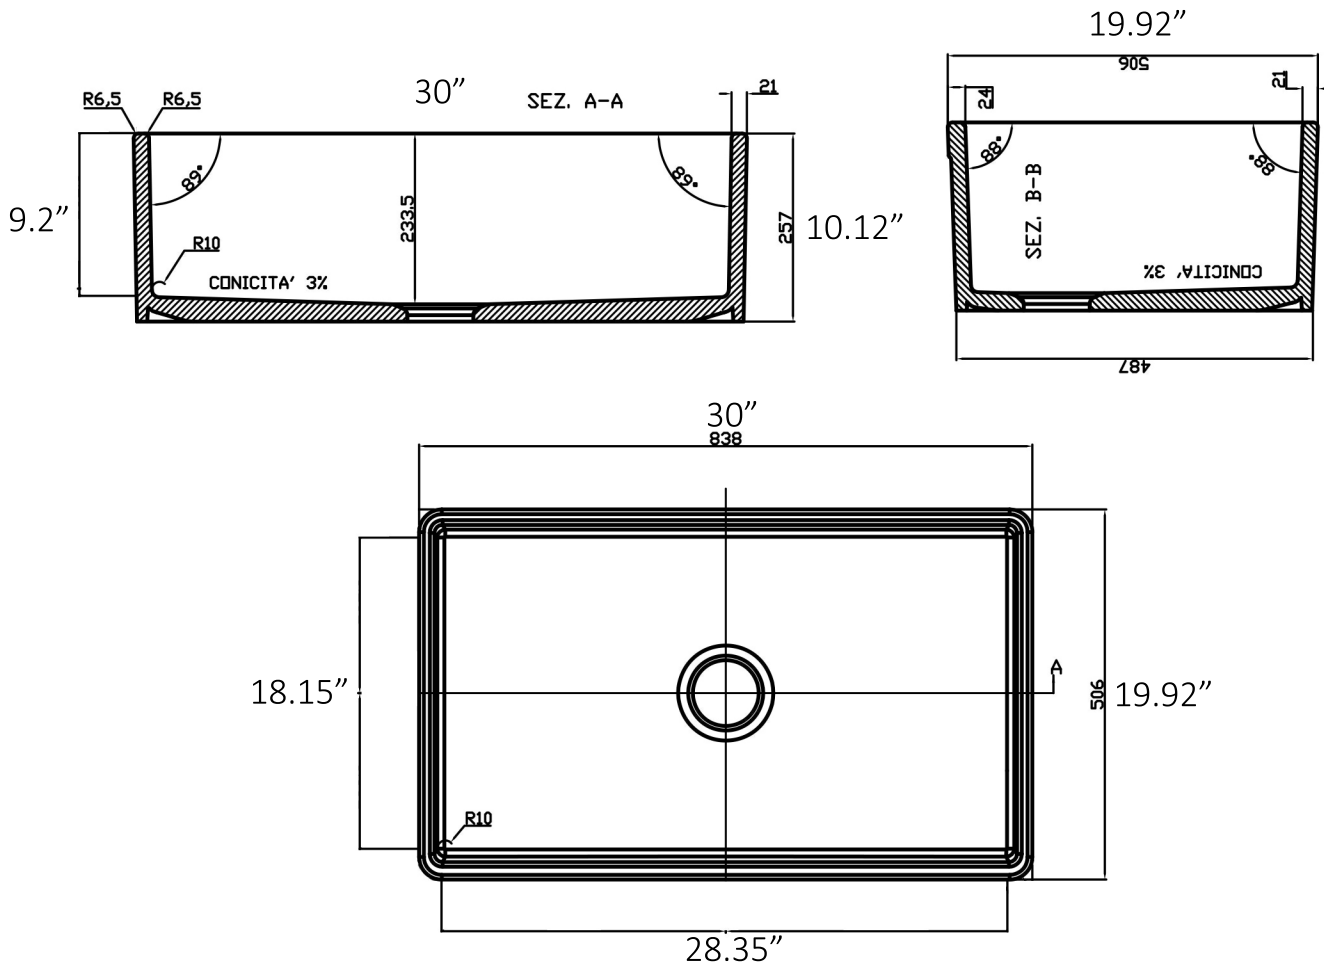

### Features

- Beveled apron front design
- Fireclay construction
- Withstands heat up to 2700 degrees
- Glazed finish- withstands abrasions, acids and alkalis
- Suggested Cabinet Size: 30"
- Rear Drain Placement