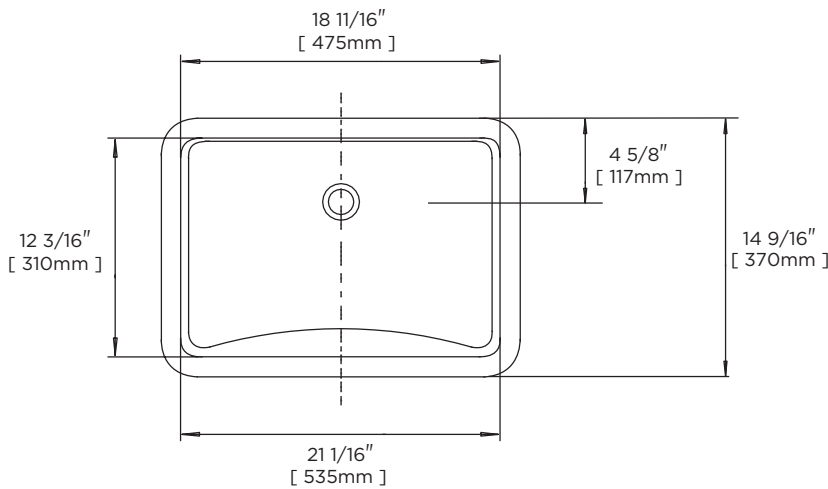

Barrier Free Installation

1 year limited warranty. See complete warranty statement for details.
Misenore reserves the right to make specification changes without notice or obligation