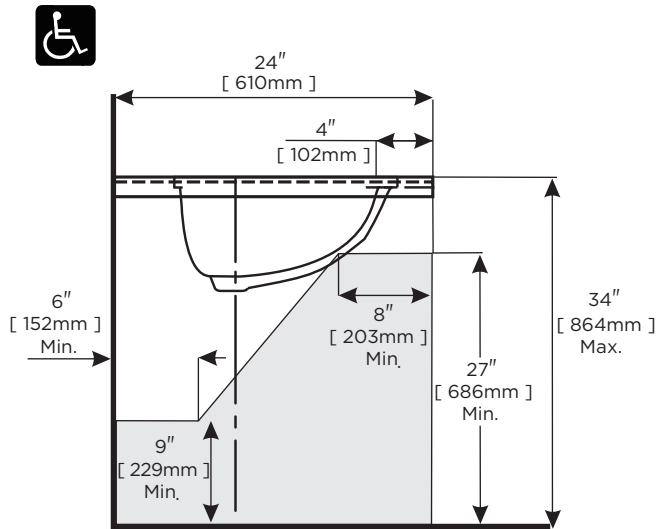

Barrier Free Installation

1 year limited warranty. See complete warranty statement for details.
Misenore reserves the right to make specification changes without notice or obligation