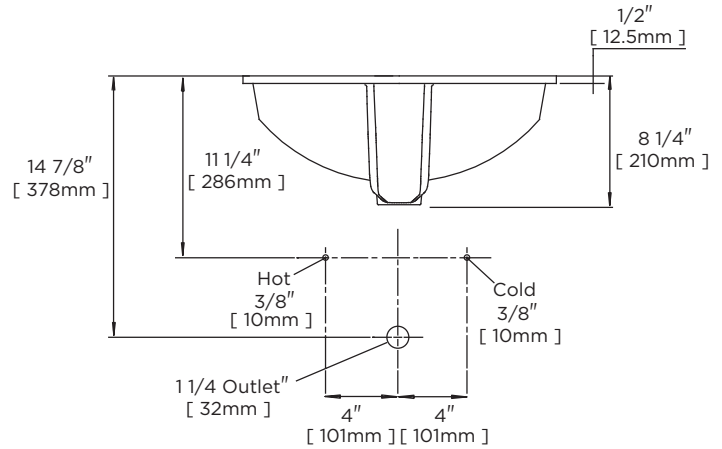

Barrier Free Installation

1 year limited warranty. See complete warranty statement for details.
Misenore reserves the right to make specification changes without notice or obligation