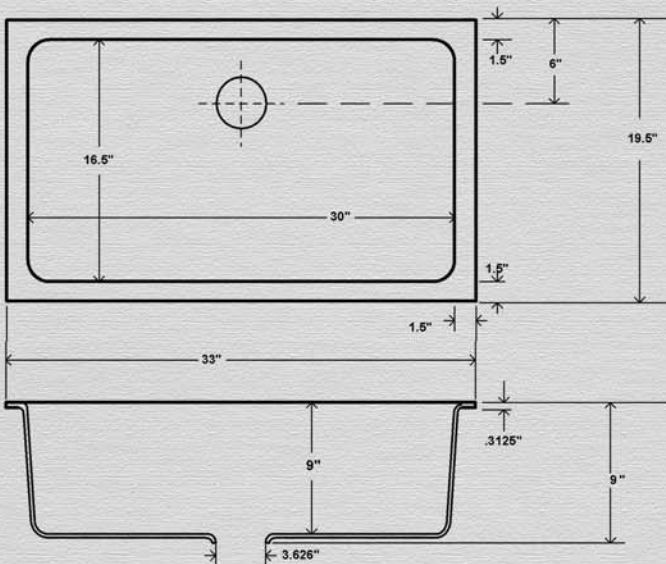

(White shown)

33" x 19.5" x 9" Single Bowl Undermount Kitchen Sink  
Undermount Accessory Kit Included

754-STC Sink Tray

754-WCB