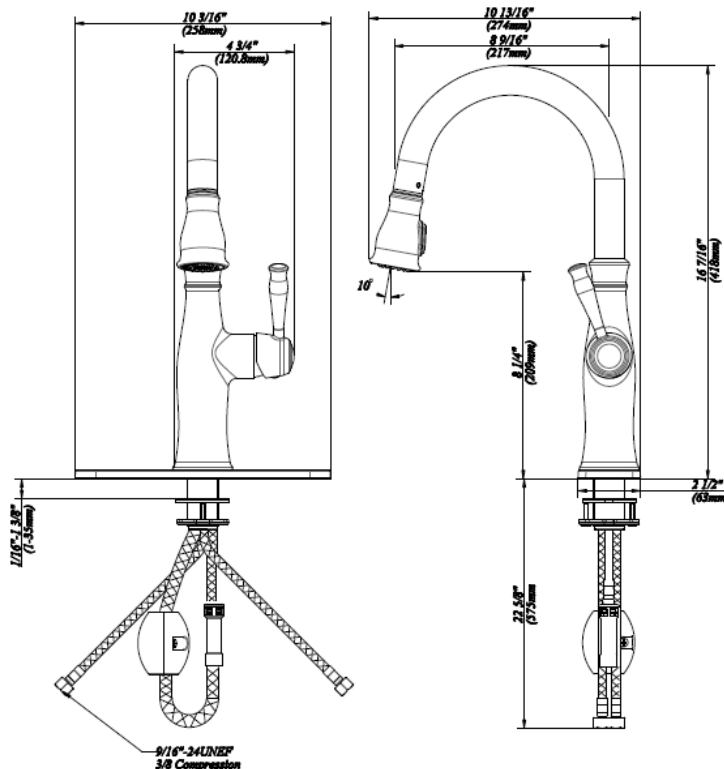

## Single handle pull-down kitchen faucet

- Finish :** MNO381-CP (polished chrome)
- Finish :** MNO381-BN (brushed nickel)
- Finish :** MNO381-ORB (oil rubbed bronze)

## Features

- Lead free brass body
- Ceramic cartridge
- With Neoperl inlet hoses
- With Neoperl spray hose
- Optional deckplate
- 1.8gpm WaterSense Aerator

## Installation Notes

- Cover your drain to avoid losing parts.
- The fittings should be installed by the licensed plumber of the state.
- When installing flexible hose, please note: there should be no torsion or deformation ; do not fold into Shape V or L; do not use if there is any crack or deformation.