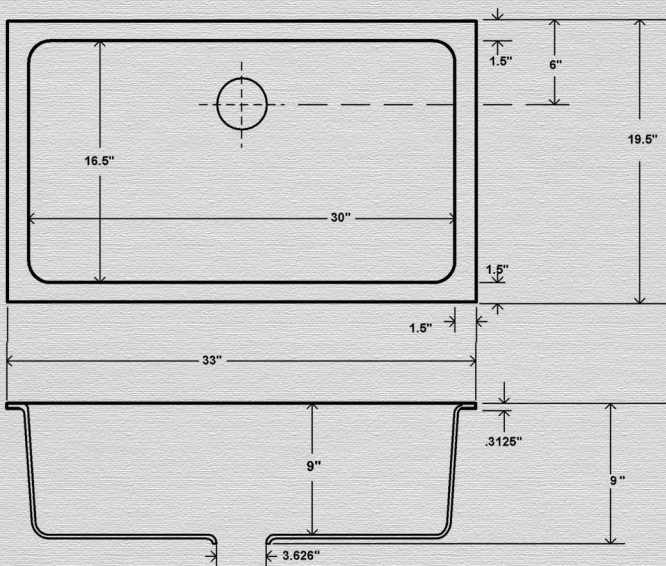

(White shown)

33" x 19.5" x 9" Single Bowl Undermount Kitchen Sink
Undermount Accessory Kit Included

754-STC Sink Tray

754-WCB