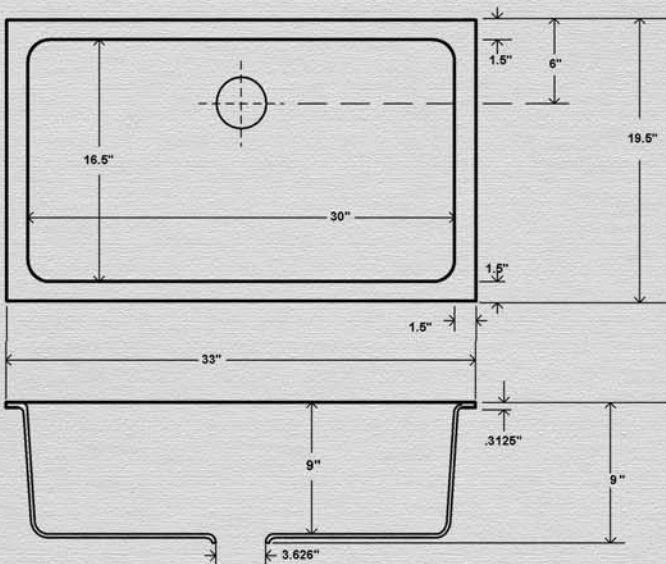

(White shown)

33" x 19.5" x 9" Single Bowl Undermount Kitchen Sink
Undermount Accessory Kit Included

754-STC Sink Tray

754-WCB