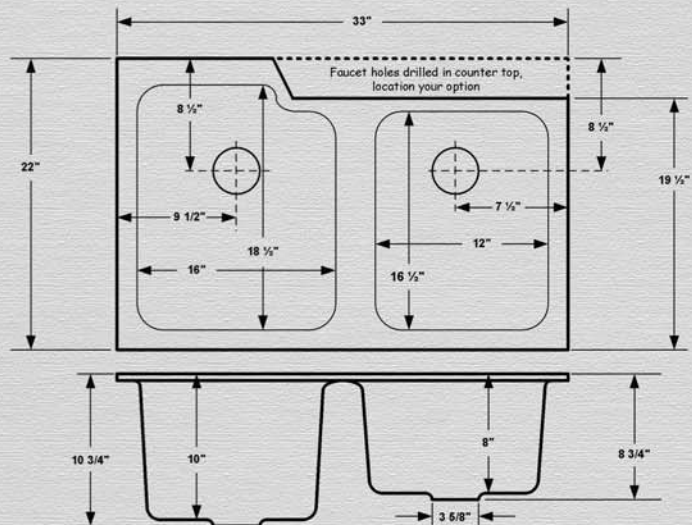

(Biscuit shown)

33" x 22" x 10" Left Bowl / 8" Right Bowl
 Offset Undermount Kitchen Sink
 Undermount Accessory Kit Included