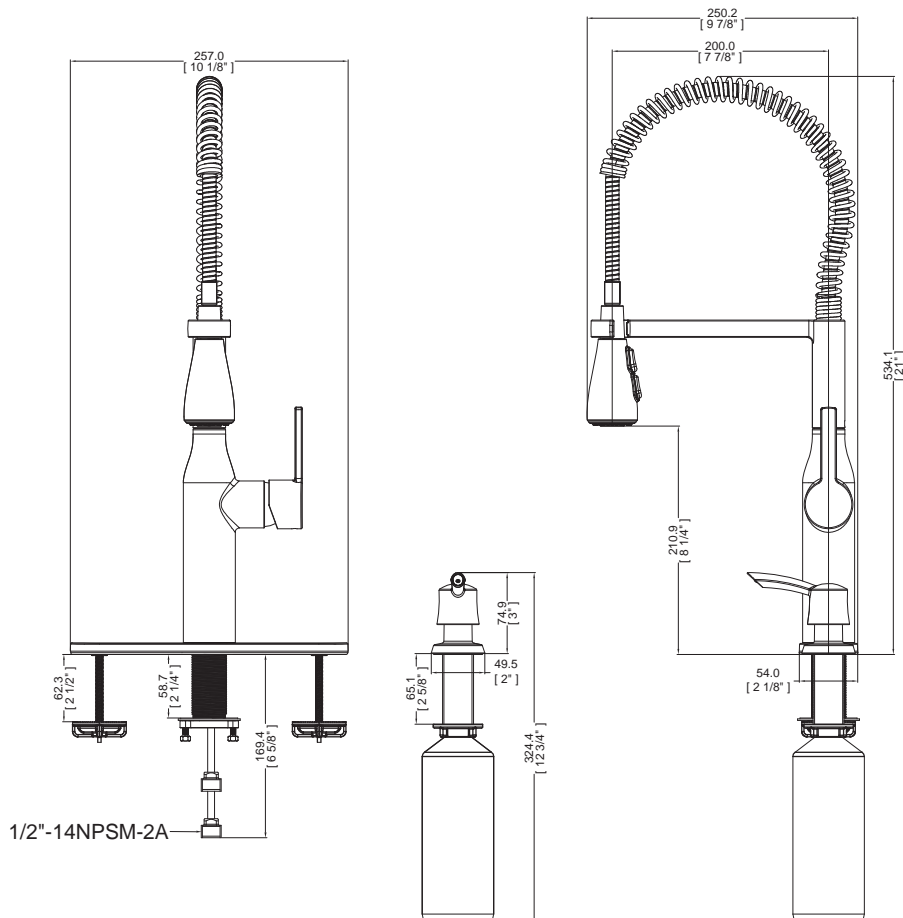

## Features

- Ceramic disc cartridge
- Lever style handle
- Optional deck plate included
- Matching soap dispenser included
- Flow rate: 2.2 gal/min / 8.3 L/min max. @ 60 psi

## Installation Notes

- Requires 1-1/4" min. to 1-3/4" max. hole diameter
- Mounts in 1, 2, 3 or 4 holes
- Mounts with or without deck plate
- Maximum deck thickness: 2-1/4" when using deck plate and 2-5/8" without
- 16" supply hoses with 1/2" male NPSM connections