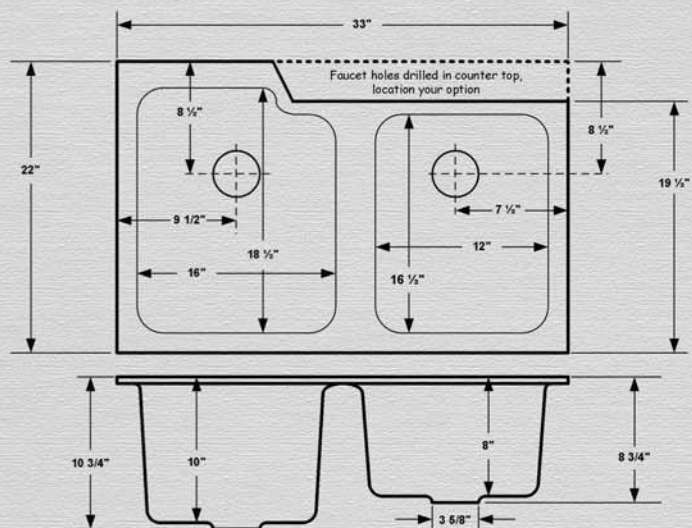

(Biscuit shown)

33" x 22" x 10" Left Bowl / 8" Right Bowl
 Offset Undermount Kitchen Sink
 Undermount Accessory Kit Included