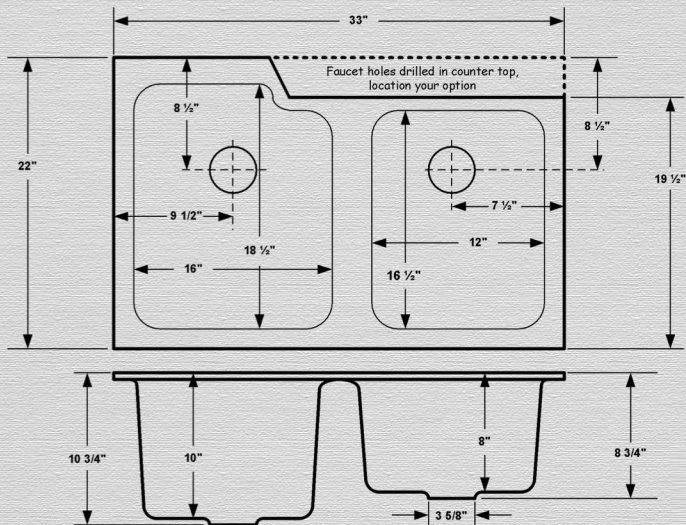

(Biscuit shown)

33" x 22" x 10" Left Bowl / 8" Right Bowl
 Offset Undermount Kitchen Sink
 Undermount Accessory Kit Included