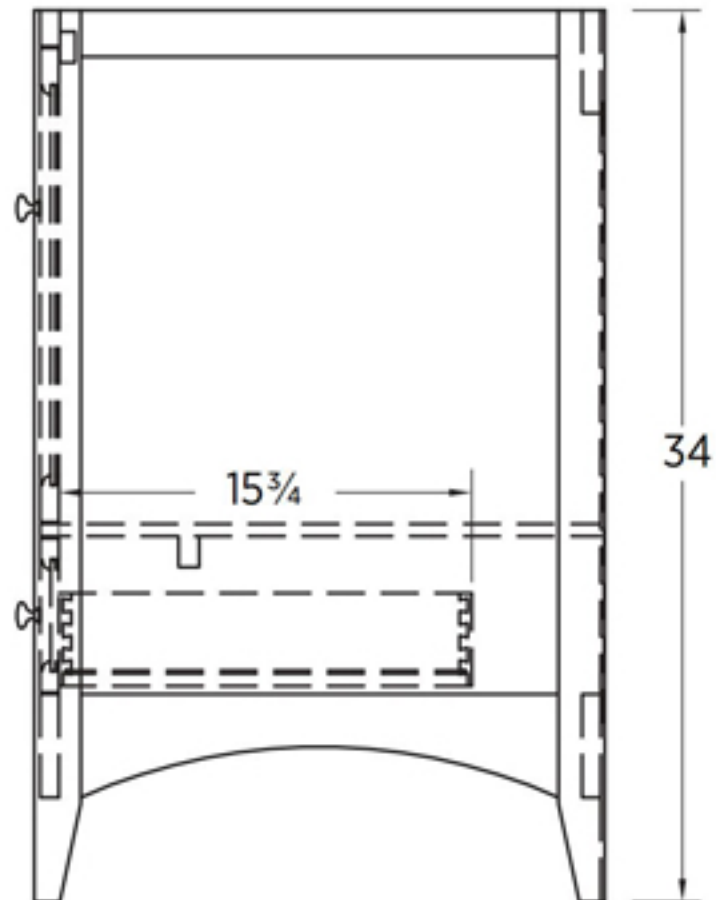

MISENO

— TAKE ME HOME —

In The Box:

- 24" Solid Wood Cabinet
- 25" Granite or Marble Vanity Top
- 16-1/2" Undermount Wave Sink
- 27" X 39" Color Matched Mirror

Features:

- Vanity cabinet shipped fully assembled
- Solid wood dovetail drawers
- Shaker style cabinet accents
- Slow close door hinges
- Adjustable leg levelers
- CARB (California Air Resource Board) Compliant