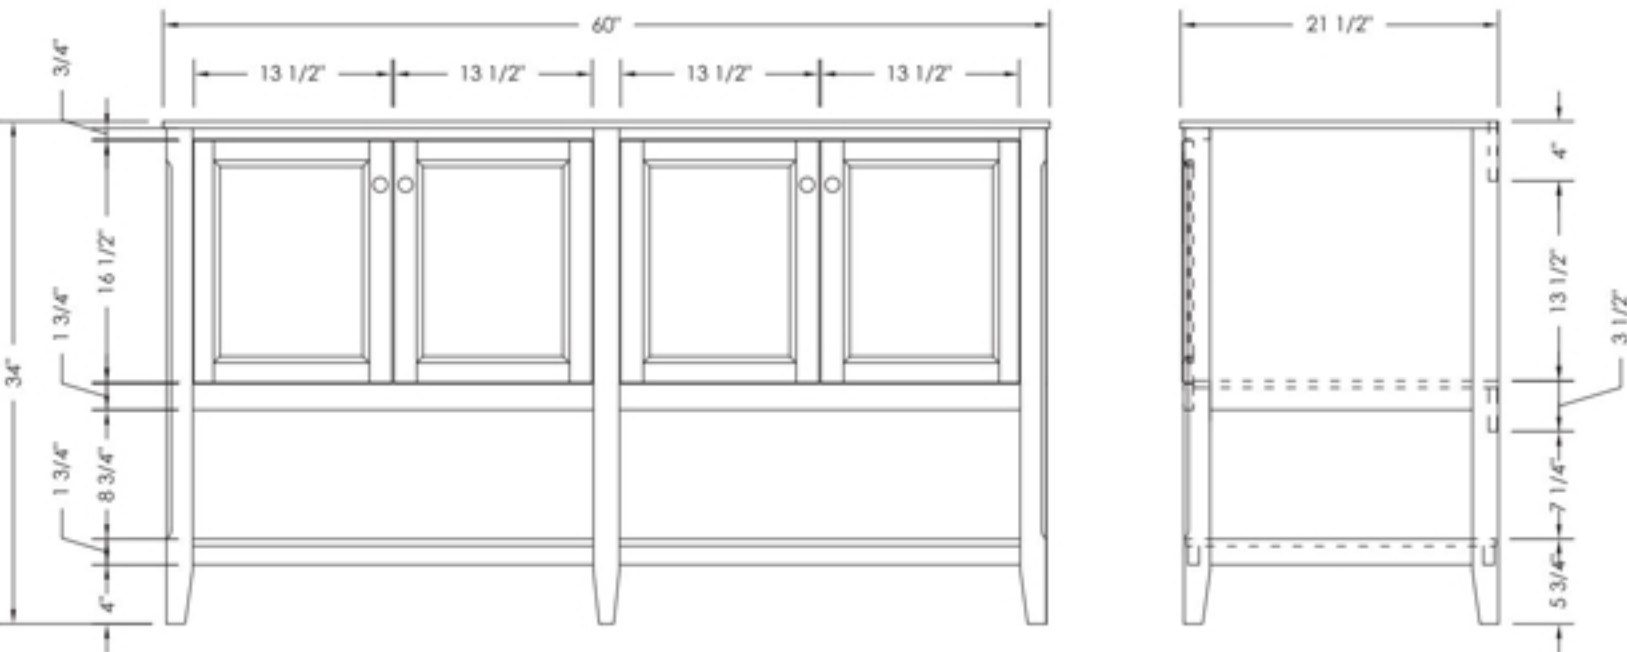

MISENO

TAKE ME HOME

In The Box:

- 60" Solid Wood Cabinet
- 61" Granite or Marble Vanity Top
- 18" Undermount Wave Sink (2)
- 23-1/2" X 30" Color Matched Mirror

Features:

- Vanity cabinet shipped fully assembled
- Transitional vanity with framed doors
- Tapered legs surround open bottom shelf
- Slow close door hinges
- Adjustable leg levelers
- CARB (California Air Resource Board) Compliant