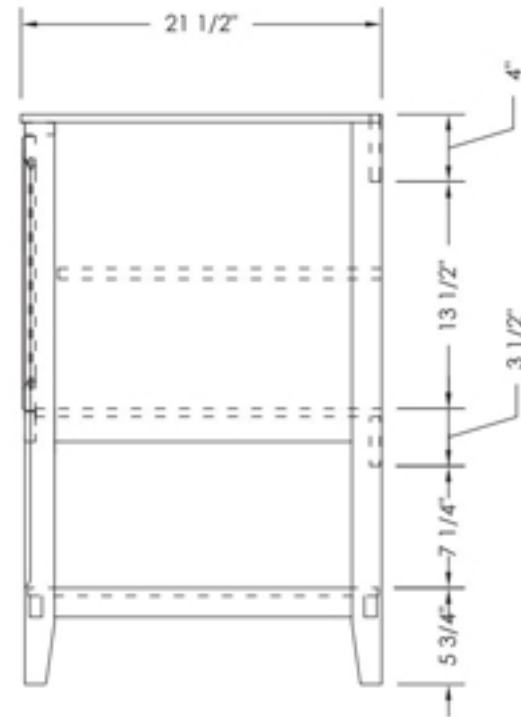

MISENO

TAKE ME HOME

In The Box:

- 48" Solid Wood Cabinet
- 49" Granite or Marble Vanity Top
- 18" Undermount Wave Sink
- 23-1/2" X 30" Color Matched Mirror

Features:

- Vanity cabinet shipped fully assembled
- Transitional vanity with framed doors
- Tapered legs surround open bottom shelf
- Slow close door hinges
- Adjustable leg levelers
- CARB (California Air Resource Board) Compliant