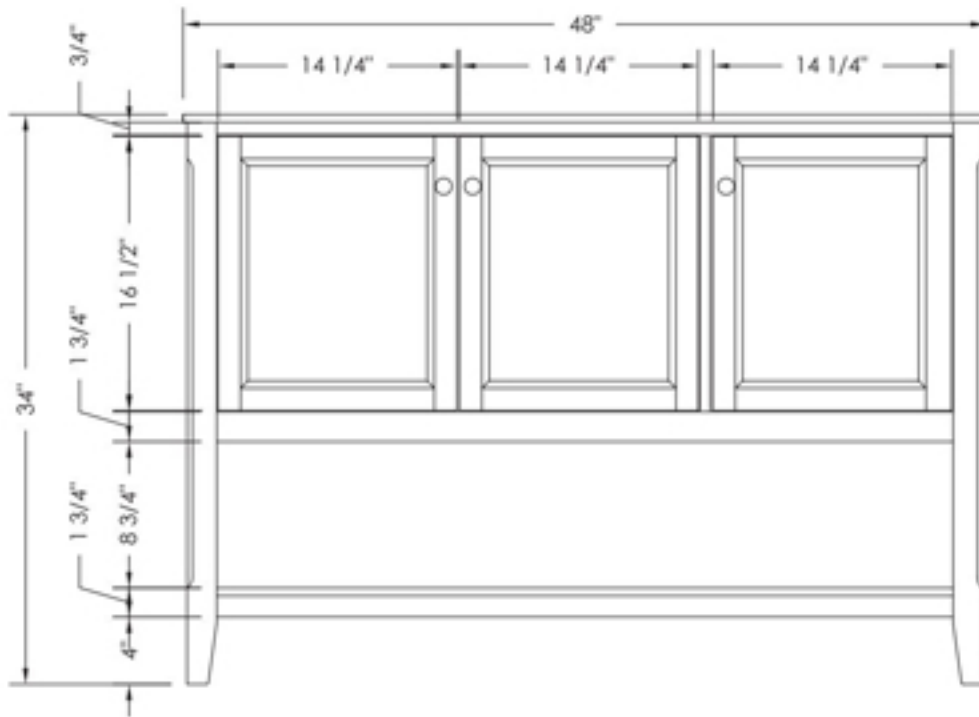

MISENO

TAKE ME HOME

In The Box:

- 48" Solid Wood Cabinet
- 49" Granite or Marble Vanity Top
- 18" Undermount Wave Sink
- 23-1/2" X 30" Color Matched Mirror

Features:

- Vanity cabinet shipped fully assembled
- Transitional vanity with framed doors
- Tapered legs surround open bottom shelf
- Slow close door hinges
- Adjustable leg levelers
- CARB (California Air Resource Board) Compliant