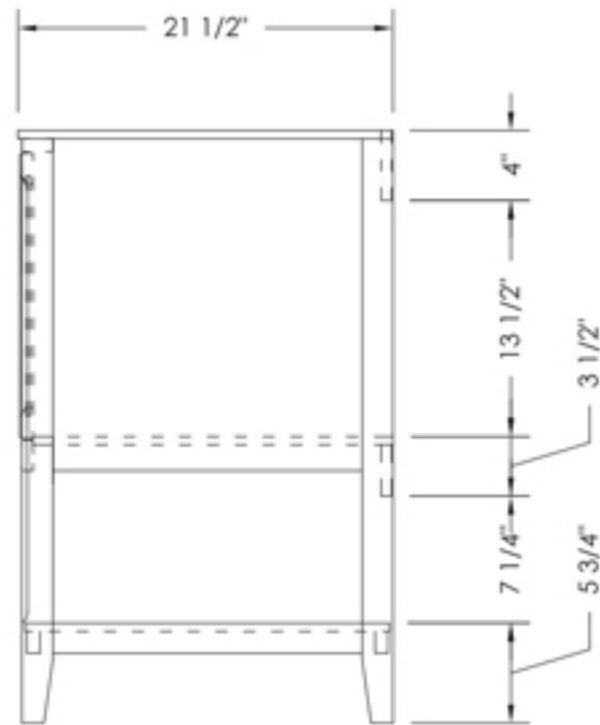

MISENO

— TAKE ME HOME —

In The Box:

- 36" Solid Wood Cabinet
- 37" Granite or Marble Vanity Top
- 18" Undermount Wave Sink
- 23-1/2" X 30" Color Matched Mirror

Features:

- Vanity cabinet shipped fully assembled
- Transitional vanity with framed doors
- Tapered legs surround open bottom shelf
- Slow close door hinges
- Adjustable leg levelers
- CARB (California Air Resource Board) Compliant

Covered under warranty for a year after installation. See complete warranty statement for details.
Miseno reserves the right to make specification changes without notice or obligation

For additional assistance or service call: 1-855-480-2915 or visit our website www.miseno.com