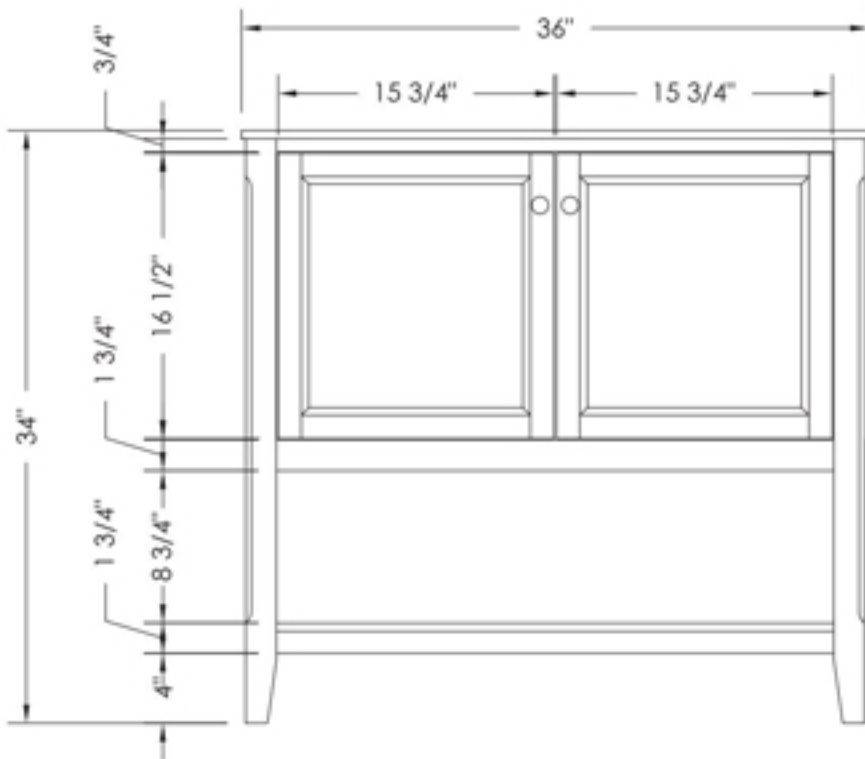

MISENO

— TAKE ME HOME —

In The Box:

- 36" Solid Wood Cabinet
- 37" Granite or Marble Vanity Top
- 18" Undermount Wave Sink
- 23-1/2" X 30" Color Matched Mirror

Features:

- Vanity cabinet shipped fully assembled
- Transitional vanity with framed doors
- Tapered legs surround open bottom shelf
- Slow close door hinges
- Adjustable leg levelers
- CARB (California Air Resource Board) Compliant

Covered under warranty for a year after installation. See complete warranty statement for details.
Miseno reserves the right to make specification changes without notice or obligation

For additional assistance or service call: 1-855-480-2915 or visit our website www.miseno.com