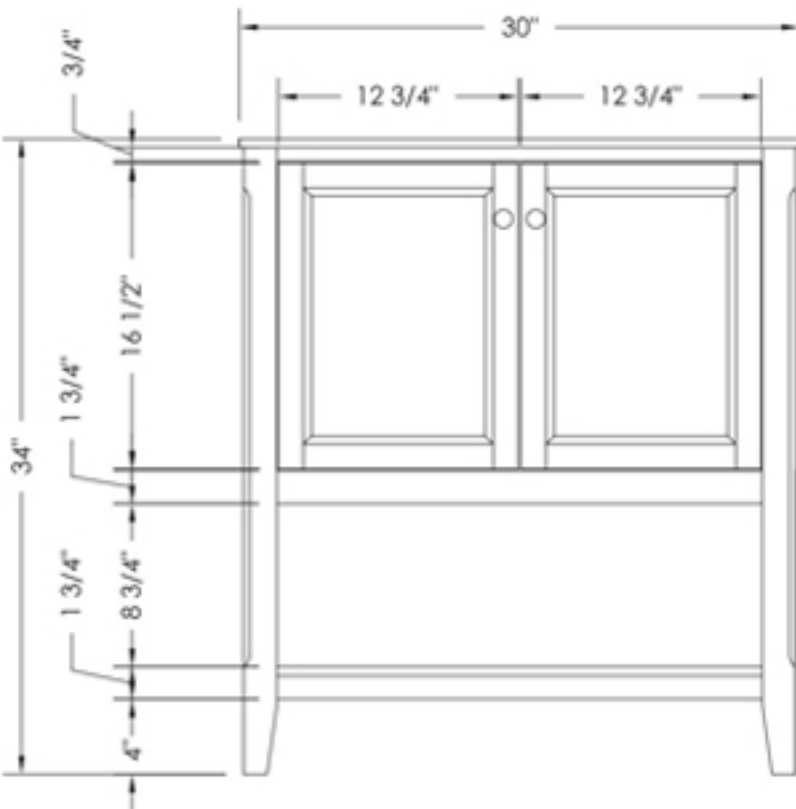

MISENO

TAKE ME HOME

In The Box:

- 30" Solid Wood Cabinet
- 31" Granite or Marble Vanity Top
- 18" Undermount Wave Sink
- 23-1/2" X 30" Color Matched Mirror

Features:

- Vanity cabinet shipped fully assembled
- Transitional vanity with framed doors
- Tapered legs surround open bottom shelf
- Slow close door hinges
- Adjustable leg levelers
- CARB (California Air Resource Board) Compliant