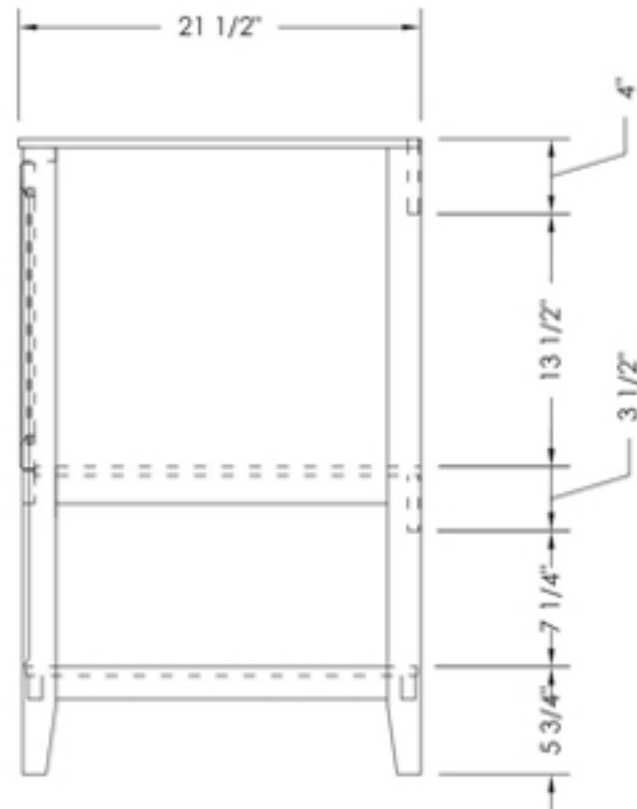

MISENO

TAKE ME HOME

In The Box:

- 30" Solid Wood Cabinet
- 31" Granite or Marble Vanity Top
- 18" Undermount Wave Sink
- 23-1/2" X 30" Color Matched Mirror

Features:

- Vanity cabinet shipped fully assembled
- Transitional vanity with framed doors
- Tapered legs surround open bottom shelf
- Slow close door hinges
- Adjustable leg levelers
- CARB (California Air Resource Board) Compliant