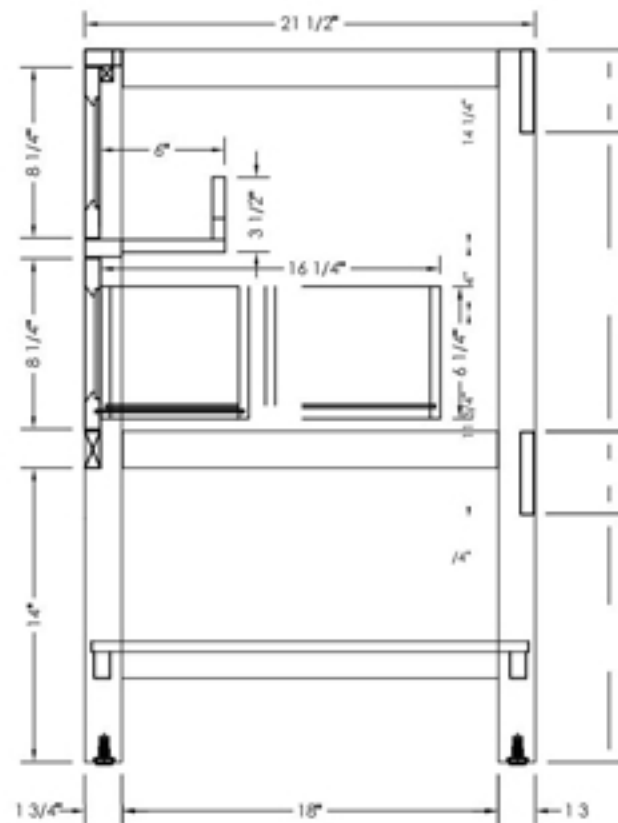

MISENO

— TAKE ME HOME —

In The Box:

- 30" Solid Wood Cabinet
- 31" Granite or Marble Vanity Top
- 18" Undermount Wave Sink
- 23-1/2" X 30" Color Matched Mirror

Features:

- Vanity cabinet shipped fully assembled
- Transitional vanity with 1 fully extending, slow close drawer
- Top drop down drawer front with shelf storage
- Open bottom shelf
- Adjustable leg levelers
- CARB (California Air Resource Board) Compliant