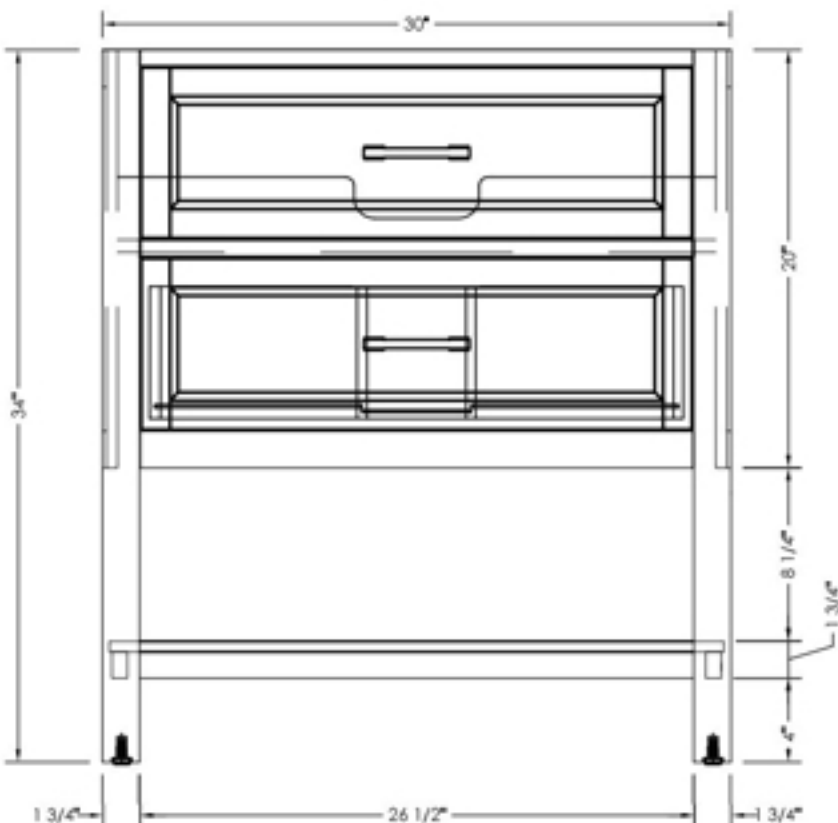

MISENO

— TAKE ME HOME —

In The Box:

- 30" Solid Wood Cabinet
- 31" Granite or Marble Vanity Top
- 18" Undermount Wave Sink
- 23-1/2" X 30" Color Matched Mirror

Features:

- Vanity cabinet shipped fully assembled
- Transitional vanity with 1 fully extending, slow close drawer
- Top drop down drawer front with shelf storage
- Open bottom shelf
- Adjustable leg levelers
- CARB (California Air Resource Board) Compliant