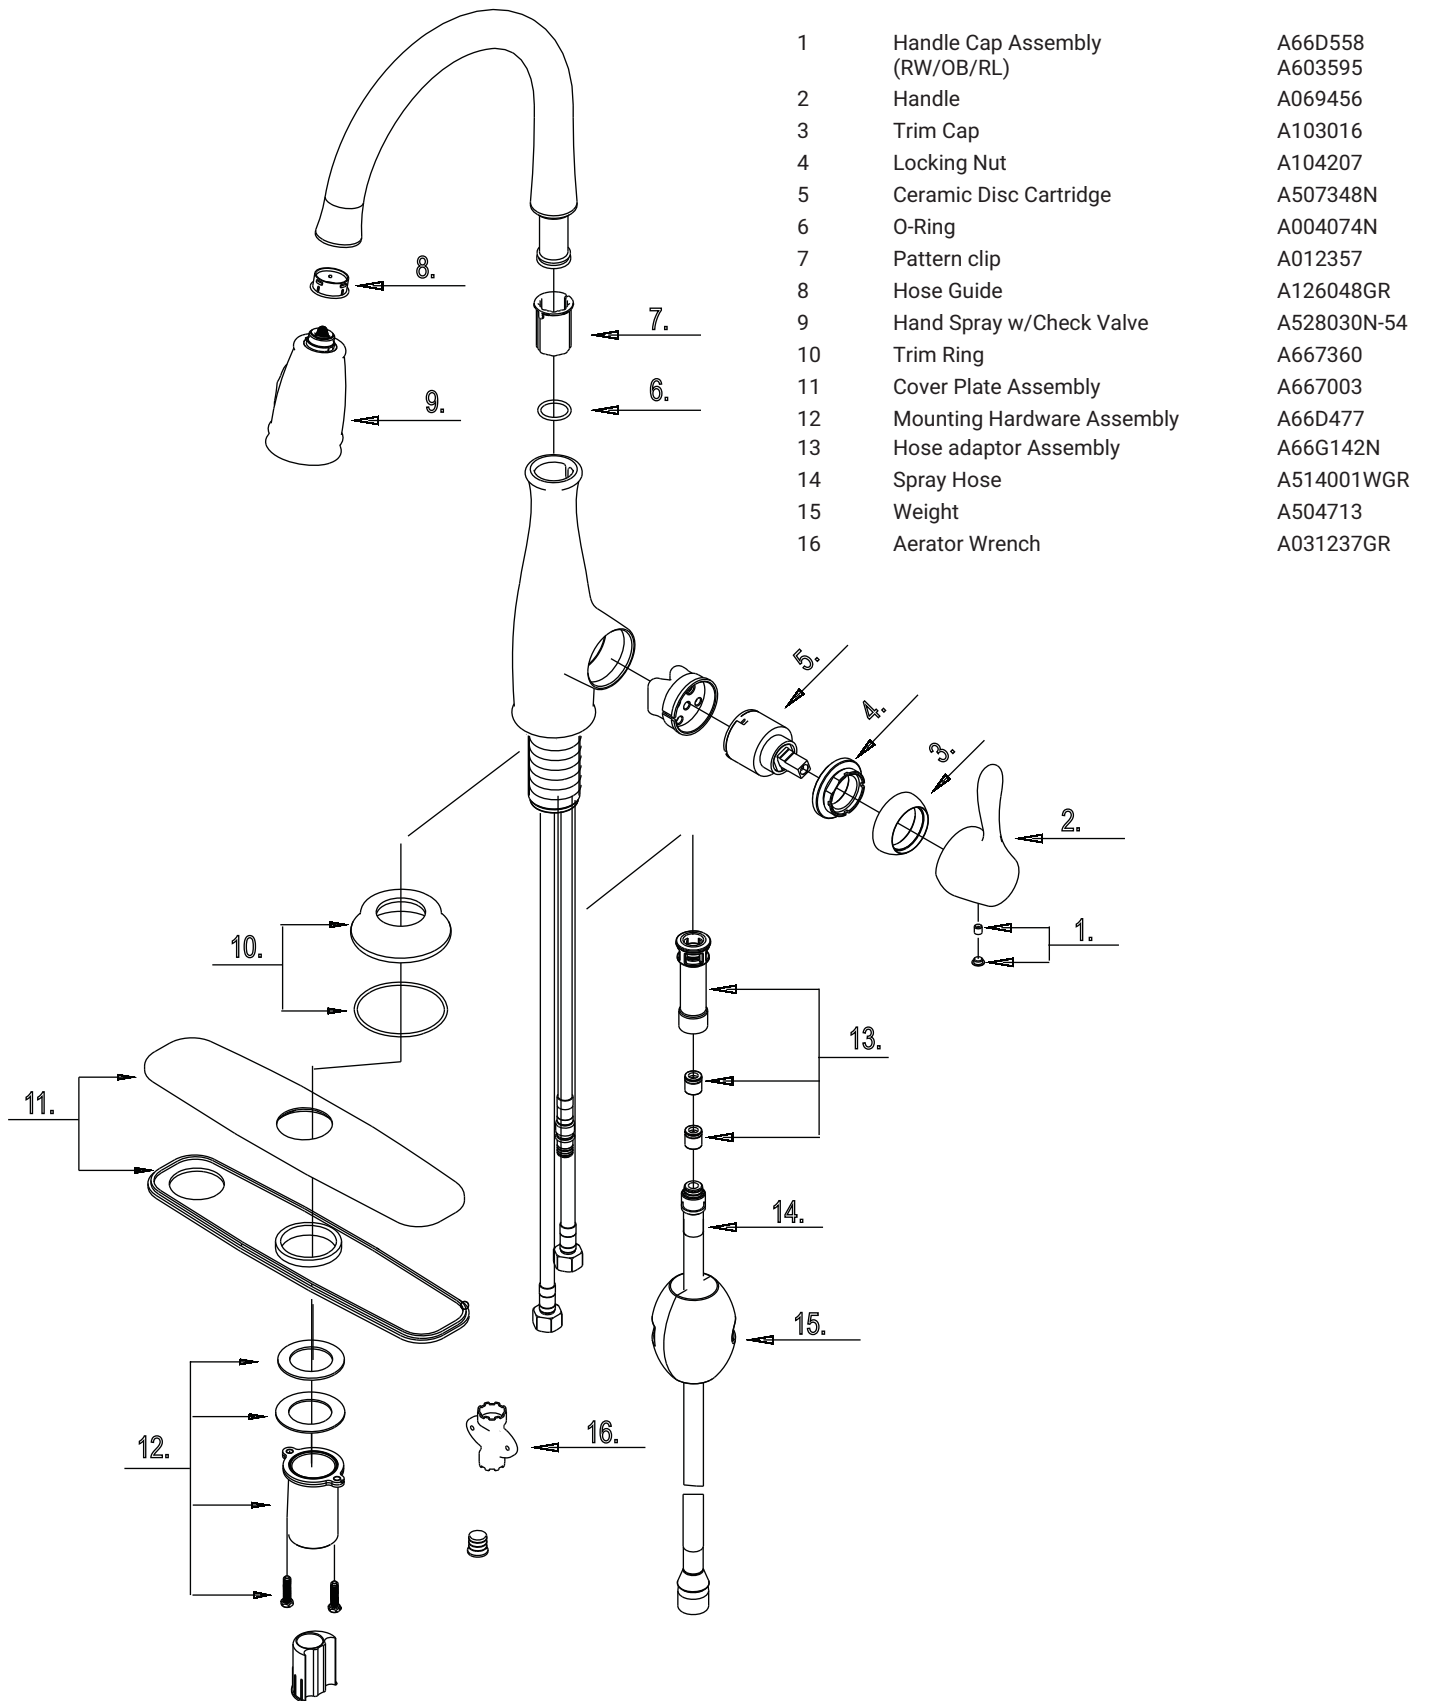

# MISENO MNO621 REPLACEMENT PARTS

**Maintenance** Your new faucet is designed for years of trouble-free performance. Keep it looking new by cleaning it periodically with a soft cloth. Avoid abrasive cleaners, steel wool and harsh chemicals as these will dull the finish and void your warranty.