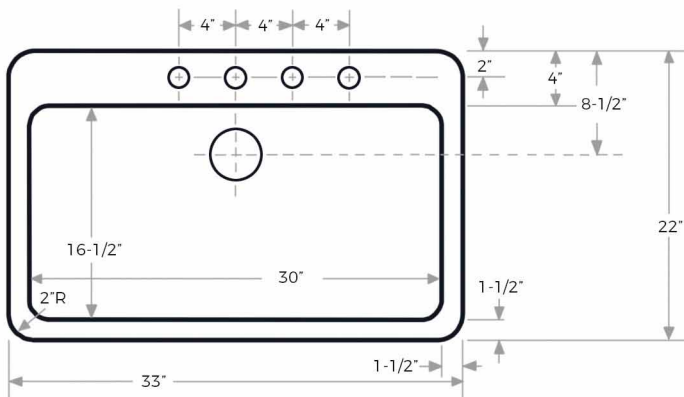

MISENO
— TAKE ME HOME —

MCI53-4TM

33"x 22" Enameled Cast Iron Drop-in Kitchen Sink

Available Finishes

BISCUIT ENAMEL
(MCI53-4TM-22)

BLACK ENAMEL
(MCI53-4TM-78)

WHITE ENAMEL
(MCI53-4TM-20)

Features

- Single basin
- Rear drain location
- Enameled cast iron construction
- Drop-in installation (top mount)
- Limited lifetime warranty

Optional Accessories

Basin Rack
753-STC

DIMENSIONS & MEASUREMENTS

Specifications

- Basin length: 30"
- Basin width: 16-1/2"
- Basin depth: 9"
- Drain opening: 3-1/2"
- Drain location: Rear
- Material: Enameled Cast Iron
- Faucet holes: 4
- Installation type: Drop-in
- Number of basins: 1
- Weight: 120 lbs.