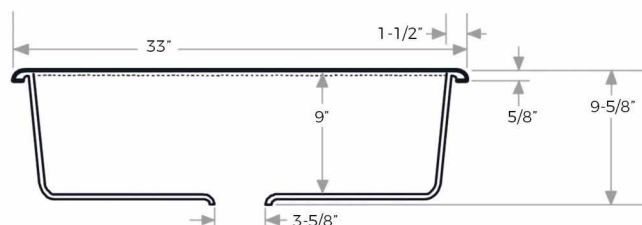

MISENO
— TAKE ME HOME —

MCI53-4TM

33"x 22" Enameled Cast Iron Drop-in Kitchen Sink

Available Finishes

BISCUIT ENAMEL
(MCI53-4TM-22)

BLACK ENAMEL
(MCI53-4TM-78)

WHITE ENAMEL
(MCI53-4TM-20)

Features

- Single basin
- Rear drain location
- Enameled cast iron construction
- Drop-in installation (top mount)
- Limited lifetime warranty

Optional Accessories

Basin Rack
753-STC

DIMENSIONS & MEASUREMENTS

Specifications

- Basin length: 30"
- Basin width: 16-1/2"
- Basin depth: 9"
- Drain opening: 3-1/2"
- Drain location: Rear
- Material: Enameled Cast Iron
- Faucet holes: 4
- Installation type: Drop-in
- Number of basins: 1
- Weight: 120 lbs.