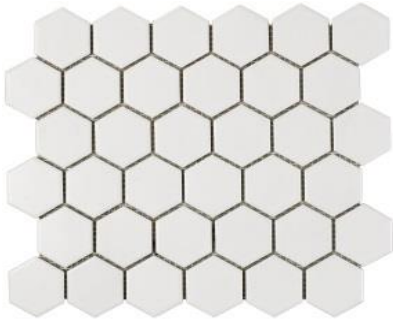

URBAN TEXTURES PORCELAIN MOSAICS

The Urban Textures Porcelain Mosaics collection is offered in a 2" hexagon and 1" Square.

UT10012HEX
White Matte

UT10022HEX
Ivory Matte

UT10072HEX
Beige Matte

UT10052HEX
Gray Matte

UT10112HEX
Graphite Matte

UT100111

UT100211

UT100711

UT101111
Graphite Matte

UT100511
Gray Matte

URBAN TEXTURES PORCELAIN MOSAICS

SIZES

2" Hexagon (Mesh Mount)

1" Square (Mesh Mount)

APPLICATIONS

	Interior			Exterior	
	Residential	Light Commercial	Commercial	Residential	Commercial
Floors/Patios	✓	✓		✓	
Walls/Backsplashes	✓	✓	✓	✓	✓
Countertops	✓	✓	✓	✓	✓
Pool Lining	✓	✓	✓	✓	✓