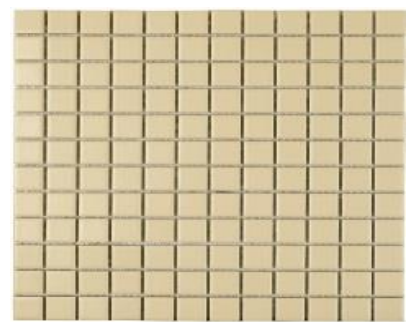

URBAN TEXTURES PORCELAIN MOSAICS

The Urban Textures Porcelain Mosaics collection is offered in a 2" hexagon and 1" Square.

UT10012HEX
White Matte

UT10022HEX
Ivory Matte

UT10072HEX
Beige Matte

UT10052HEX
Gray Matte

UT10112HEX
Graphite Matte

UT100111

UT100211

UT100711

UT101111
Graphite Matte

UT100511
Gray Matte

URBAN TEXTURES PORCELAIN MOSAICS

SIZES