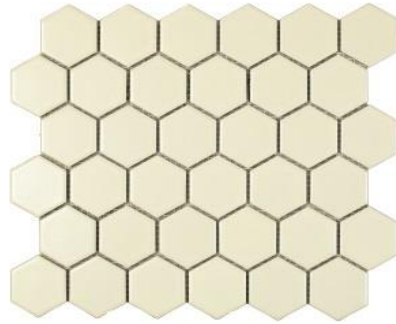

URBAN TEXTURES PORCELAIN MOSAICS

The Urban Textures Porcelain Mosaics collection is offered in a 2" hexagon and 1" Square.

UT10012HEX
White Matte

UT10022HEX
Ivory Matte

UT10072HEX
Beige Matte

UT10052HEX
Gray Matte

UT10112HEX
Graphite Matte

UT100111

UT100211

UT100711

UT101111
Graphite Matte

UT100511
Gray Matte

URBAN TEXTURES PORCELAIN MOSAICS

SIZES