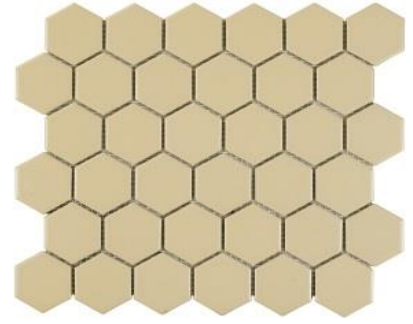

URBAN TEXTURES PORCELAIN MOSAICS

The Urban Textures Porcelain Mosaics collection is offered in a 2" hexagon and 1" Square.

UT10012HEX
White Matte

UT10022HEX
Ivory Matte

UT10072HEX
Beige Matte

UT10052HEX
Gray Matte

UT10112HEX
Graphite Matte

UT100111

UT100211

UT100711

UT101111
Graphite Matte

UT100511
Gray Matte

URBAN TEXTURES PORCELAIN MOSAICS

SIZES