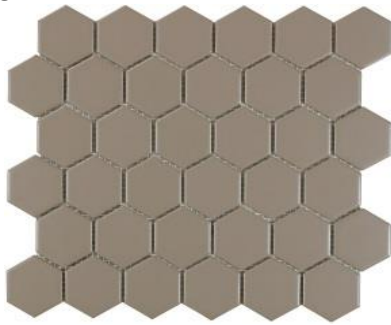

URBAN TEXTURES PORCELAIN MOSAICS

The Urban Textures Porcelain Mosaics collection is offered in a 2" hexagon and 1" Square.

UT10012HEX
White Matte

UT10022HEX
Ivory Matte

UT10072HEX
Beige Matte

UT10052HEX
Gray Matte

UT10112HEX
Graphite Matte

UT100111

UT100211

UT100711

UT101111
Graphite Matte

UT100511
Gray Matte

URBAN TEXTURES PORCELAIN MOSAICS

SIZES

2" Hexagon (Mesh Mount)

1" Square (Mesh Mount)

APPLICATIONS

	Interior			Exterior	
	Residential	Light Commercial	Commercial	Residential	Commercial
Floors/Patios	✓	✓		✓	
Walls/Backsplashes	✓	✓	✓	✓	✓
Countertops	✓	✓	✓	✓	✓
Pool Lining	✓	✓	✓	✓	✓