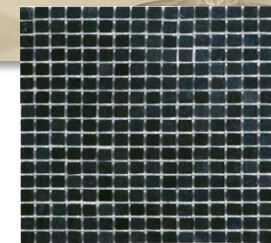

## TUNDRA GLASS MOSAIC WALL TILE

The Tundra Collection is a 5/8" x 5/8" Mesh Mount Mosaic offered in Five Blends and Five Solids.

TN01 Flora

TN02 Mica

TN22 Arctic Moss

TN23 Caribou

TN24 Terrain

Photo Features Caribou TN23

TN11 Whitecaps

TN12 Fauna

TN13 Willow

TN14 Carbon

TN15 Frost

## TUNDRA GLASS MOSAIC WALL TILE