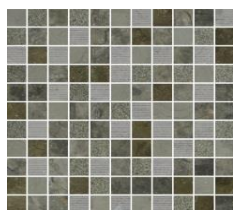

MARBLE MEDLEY MOSAICS

The Marble Medley Collection is offered in 1" x 1", 5/8" x 2", 1" x 2", 1" x 4", 7/8" x 1", Diamond Mosaic, 5/8" x 6" - 1 3/8" x 6", and a Linear Decorative Mosaic in six marble colors.

7/8" x 1"

5/8" x 6"
1 3/8" x 6"

1" x 2"

1" x 2"

1" x 4"

1" x 1"

Diamond Mosaic

Linear Decorative
Mosaic

Bianco Carrara

Crema Marfil

Italian Grey

Grigio Barlin

Dark Emperador

Nero Marquina

All colors available in all sizes shown.

MARBLE MEDLEY MOSAICS