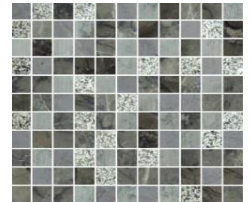

MARBLE MEDLEY MOSAICS

The Marble Medley Collection is offered in 1" x 1", 5/8" x 2", 1" x 2", 1" x 4", 7/8" x 1", Diamond Mosaic, 5/8" x 6" - 1 3/8" x 6", and a Linear Decorative Mosaic in six marble colors.

7/8" x 1"

5/8" x 6"
1 3/8" x 6"

1" x 2"

1" x 2"

1" x 4"

1" x 1"

Diamond Mosaic

Linear Decorative
Mosaic

Bianco Carrara

Crema Marfil

Italian Grey

Grigio Barlin

Dark Emperador

Nero Marquina

All colors available in all sizes shown.

MARBLE MEDLEY MOSAICS