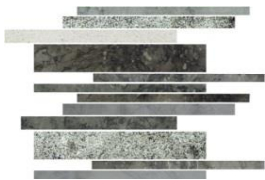

MARBLE MEDLEY MOSAICS

The Marble Medley Collection is offered in 1" x 1", 5/8" x 2", 1" x 2", 1" x 4", 7/8" x 1", Diamond Mosaic, 5/8" x 6" - 1 3/8" x 6", and a Linear Decorative Mosaic in six marble colors.

7/8" x 1"

5/8" x 6"
1 3/8" x 6"

1" x 2"

1" x 2"

1" x 4"

1" x 1"

Diamond Mosaic

Linear Decorative
Mosaic

Bianco Carrara

Crema Marfil

Italian Grey

Grigio Barlin

Dark Emperador

Nero Marquina

All colors available in all sizes shown.

MARBLE MEDLEY MOSAICS