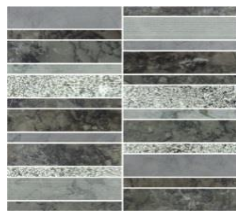

MARBLE MEDLEY MOSAICS

The Marble Medley Collection is offered in 1" x 1", 5/8" x 2", 1" x 2", 1" x 4", 7/8" x 1", Diamond Mosaic, 5/8" x 6" - 1 3/8" x 6", and a Linear Decorative Mosaic in six marble colors.

7/8" x 1"

5/8" x 6"
1 3/8" x 6"

1" x 2"

1" x 2"

1" x 4"

1" x 1"

Diamond Mosaic

Linear Decorative
Mosaic

Bianco Carrara

Crema Marfil

Italian Grey

Grigio Barlin

Dark Emperador

Nero Marquina

All colors available in all sizes shown.

MARBLE MEDLEY MOSAICS