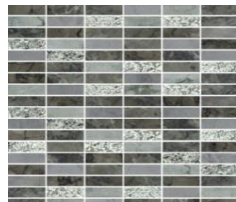

MARBLE MEDLEY MOSAICS

The Marble Medley Collection is offered in 1" x 1", 5/8" x 2", 1" x 2", 1" x 4", 7/8" x 1", Diamond Mosaic, 5/8" x 6" - 1 3/8" x 6", and a Linear Decorative Mosaic in six marble colors.

7/8" x 1"

5/8" x 6"
1 3/8" x 6"

1" x 2"

1" x 2"

1" x 4"

1" x 1"

Diamond Mosaic

Linear Decorative
Mosaic

Bianco Carrara

Crema Marfil

Italian Grey

Grigio Barlin

Dark Emperador

Nero Marquina

All colors available in all sizes shown.

MARBLE MEDLEY MOSAICS