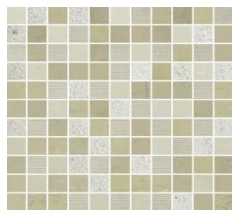

MARBLE MEDLEY MOSAICS

The Marble Medley Collection is offered in 1" x 1", 5/8" x 2", 1" x 2", 1" x 4", 7/8" x 1", Diamond Mosaic, 5/8" x 6" - 1 3/8" x 6", and a Linear Decorative Mosaic in six marble colors.

7/8" x 1"

5/8" x 6"
1 3/8" x 6"

1" x 2"

1" x 2"

1" x 4"

1" x 1"

Diamond Mosaic

Linear Decorative
Mosaic

Bianco Carrara

Crema Marfil

Italian Grey

Grigio Barlin

Dark Emperador

Nero Marquina

All colors available in all sizes shown.

MARBLE MEDLEY MOSAICS