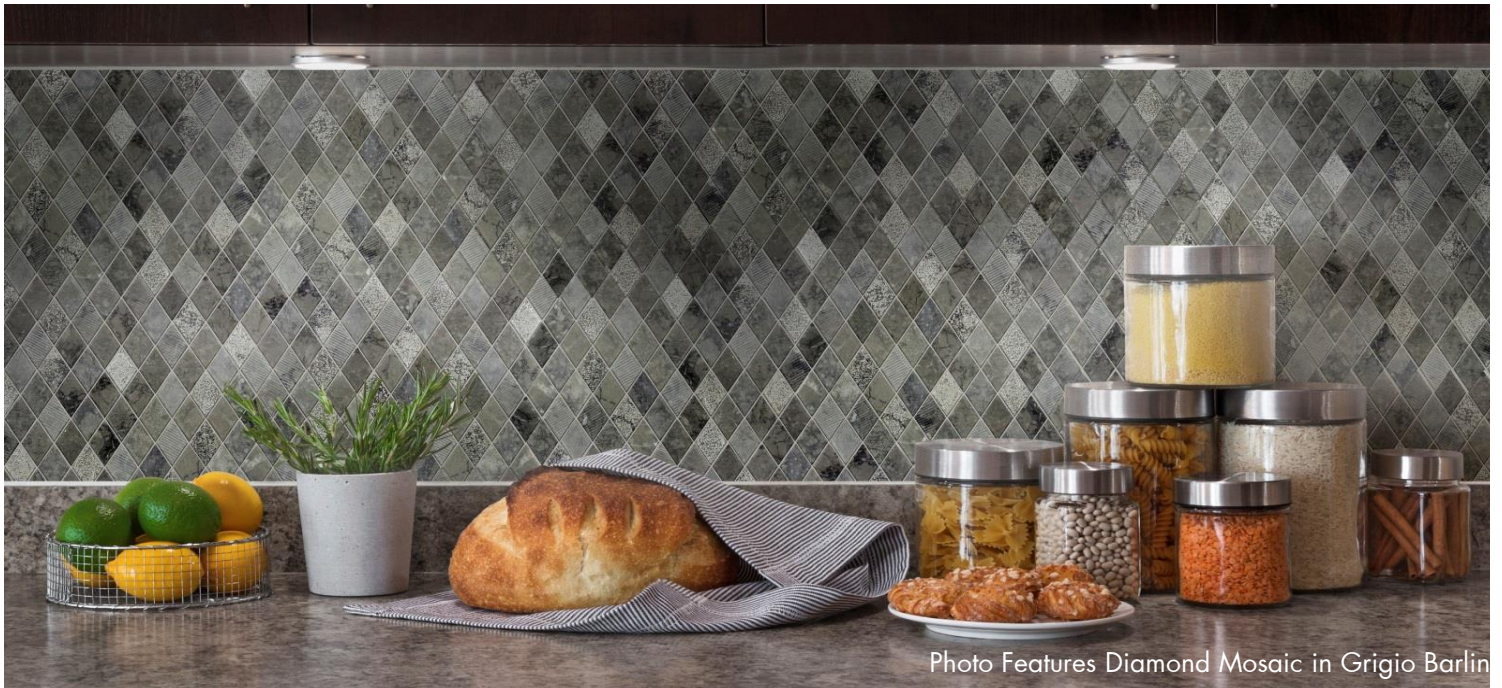

MARBLE MEDLEY MOSAICS

The Marble Medley Collection is offered in 1" x 1", 5/8" x 2", 1" x 2", 1" x 4", 7/8" x 1", Diamond Mosaic, 5/8" x 6" - 1 3/8" x 6", and a Linear Decorative Mosaic in six marble colors.