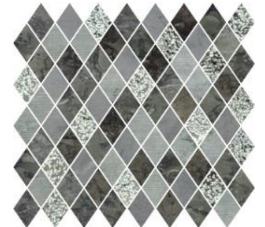

MARBLE MEDLEY MOSAICS

The Marble Medley Collection is offered in 1" x 1", 5/8" x 2", 1" x 2", 1" x 4", 7/8" x 1", Diamond Mosaic, 5/8" x 6" - 1 3/8" x 6", and a Linear Decorative Mosaic in six marble colors.

7/8" x 1"

5/8" x 6"
1 3/8" x 6"

1" x 2"

1" x 2"

1" x 4"

1" x 1"

Diamond Mosaic

Linear Decorative
Mosaic

Bianco Carrara

Crema Marfil

Italian Grey

Grigio Barlin

Dark Emperador

Nero Marquina

All colors available in all sizes shown.

MARBLE MEDLEY MOSAICS