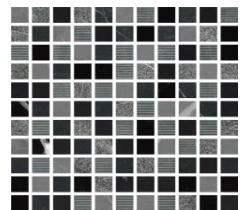

7/8" x 1"

5/8" x 6"
1 3/8" x 6"

1" x 2"

1" x 2"

1" x 4"

1" x 1"

Diamond Mosaic

Linear Decorative
Mosaic

Bianco Carrara

Crema Marfil

Italian Grey

Grigio Barlin

Dark Emperador

Nero Marquina

All colors available in all sizes shown.

MARBLE MEDLEY MOSAICS

SIZES

1" x 1"
 5/8" x 2"
 1" x 2"
 1" x 4"
 7/8" x 1"

Diamond Mosaic
 5/8" x 6" - 1 3/8" x 6" Stacked Mosaic
 Linear Decorative Mosaic

APPLICATIONS

	Residential	Light Commercial	Commercial
Floors/Patios			
Walls/Backsplashes	✓	✓	✓
Countertops			
Pool Lining			