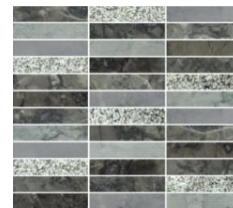

MARBLE MEDLEY MOSAICS

The Marble Medley Collection is offered in 1" x 1", 5/8" x 2", 1" x 2", 1" x 4", 7/8" x 1", Diamond Mosaic, 5/8" x 6" - 1 3/8" x 6", and a Linear Decorative Mosaic in six marble colors.

7/8" x 1"

5/8" x 6"
1 3/8" x 6"

1" x 2"

1" x 2"

1" x 4"

1" x 1"

Diamond Mosaic

Linear Decorative
Mosaic

Bianco Carrara

Crema Marfil

Italian Grey

Grigio Barlin

Dark Emperador

Nero Marquina

All colors available in all sizes shown.

MARBLE MEDLEY MOSAICS