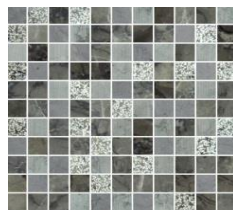

MARBLE MEDLEY MOSAICS

The Marble Medley Collection is offered in 1" x 1", 5/8" x 2", 1" x 2", 1" x 4", 7/8" x 1", Diamond Mosaic, 5/8" x 6" - 1 3/8" x 6", and a Linear Decorative Mosaic in six marble colors.

7/8" x 1"

5/8" x 6"
1 3/8" x 6"

1" x 2"

1" x 2"

1" x 4"

1" x 1"

Diamond Mosaic

Linear Decorative
Mosaic

Bianco Carrara

Crema Marfil

Italian Grey

Grigio Barlin

Dark Emperador

Nero Marquina

All colors available in all sizes shown.

MARBLE MEDLEY MOSAICS