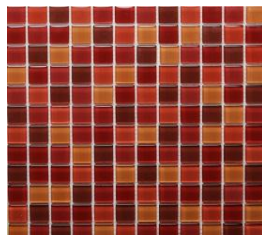

RIALTO GLASS MOSAIC WALL TILE

The Rialto Collection is offered in a 1" x 1" Mosaic available in Ten Solids and Four Blends.

Photo Features Rialto A163

A173

A146

A163

A155

A154

A168

A133

A171

A101

A121

TGB Blue Blend

TGB Red Blend

TGB Mink Blend

TGB Grey Blend

RIALTO GLASS MOSAIC WALL TILE

SIZES

- 1" X 1" Mesh Mount Solid Glass Mosaic
- 1" X 1" Mesh Mount Glass Blends

APPLICATIONS

	Residential	Light Commercial	Commercial
Floors/Patios			
Walls/Backsplashes	✓	✓	✓
Countertops			
Pool Lining	✓	✓	✓