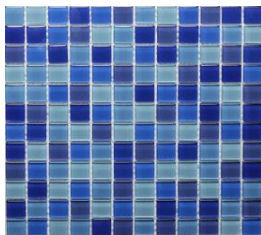

RIALTO GLASS MOSAIC WALL TILE

The Rialto Collection is offered in a 1" x 1" Mosaic available in Ten Solids and Four Blends.

Photo Features Rialto A163

A173

A146

A163

A155

A154

A168

A133

A171

A101

A121

TGB Blue Blend

TGB Red Blend

TGB Mink Blend

TGB Grey Blend

RIALTO GLASS MOSAIC WALL TILE

SIZES

- 1" X 1" Mesh Mount Solid Glass Mosaic
- 1" X 1" Mesh Mount Glass Blends

APPLICATIONS

	Residential	Light Commercial	Commercial
Floors/Patios			
Walls/Backsplashes	✓	✓	✓
Countertops			
Pool Lining	✓	✓	✓