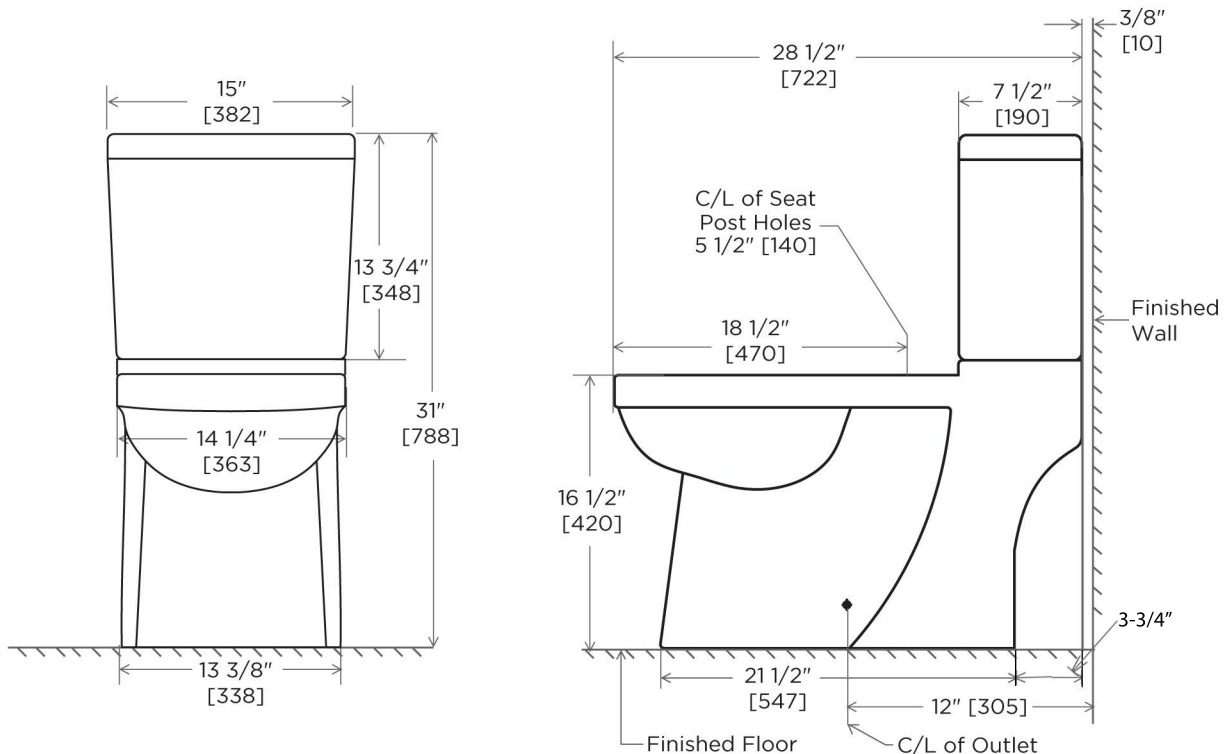

Codes and Standards

Specified model meets or exceeds:

- ASME A112.19.2 / CSA B45.1-2008
- IAPMO / cUPC listed
- WaterSense
- ADA compliance to ANSI A117.1
- MaP tested 1000g
- LEED compliant