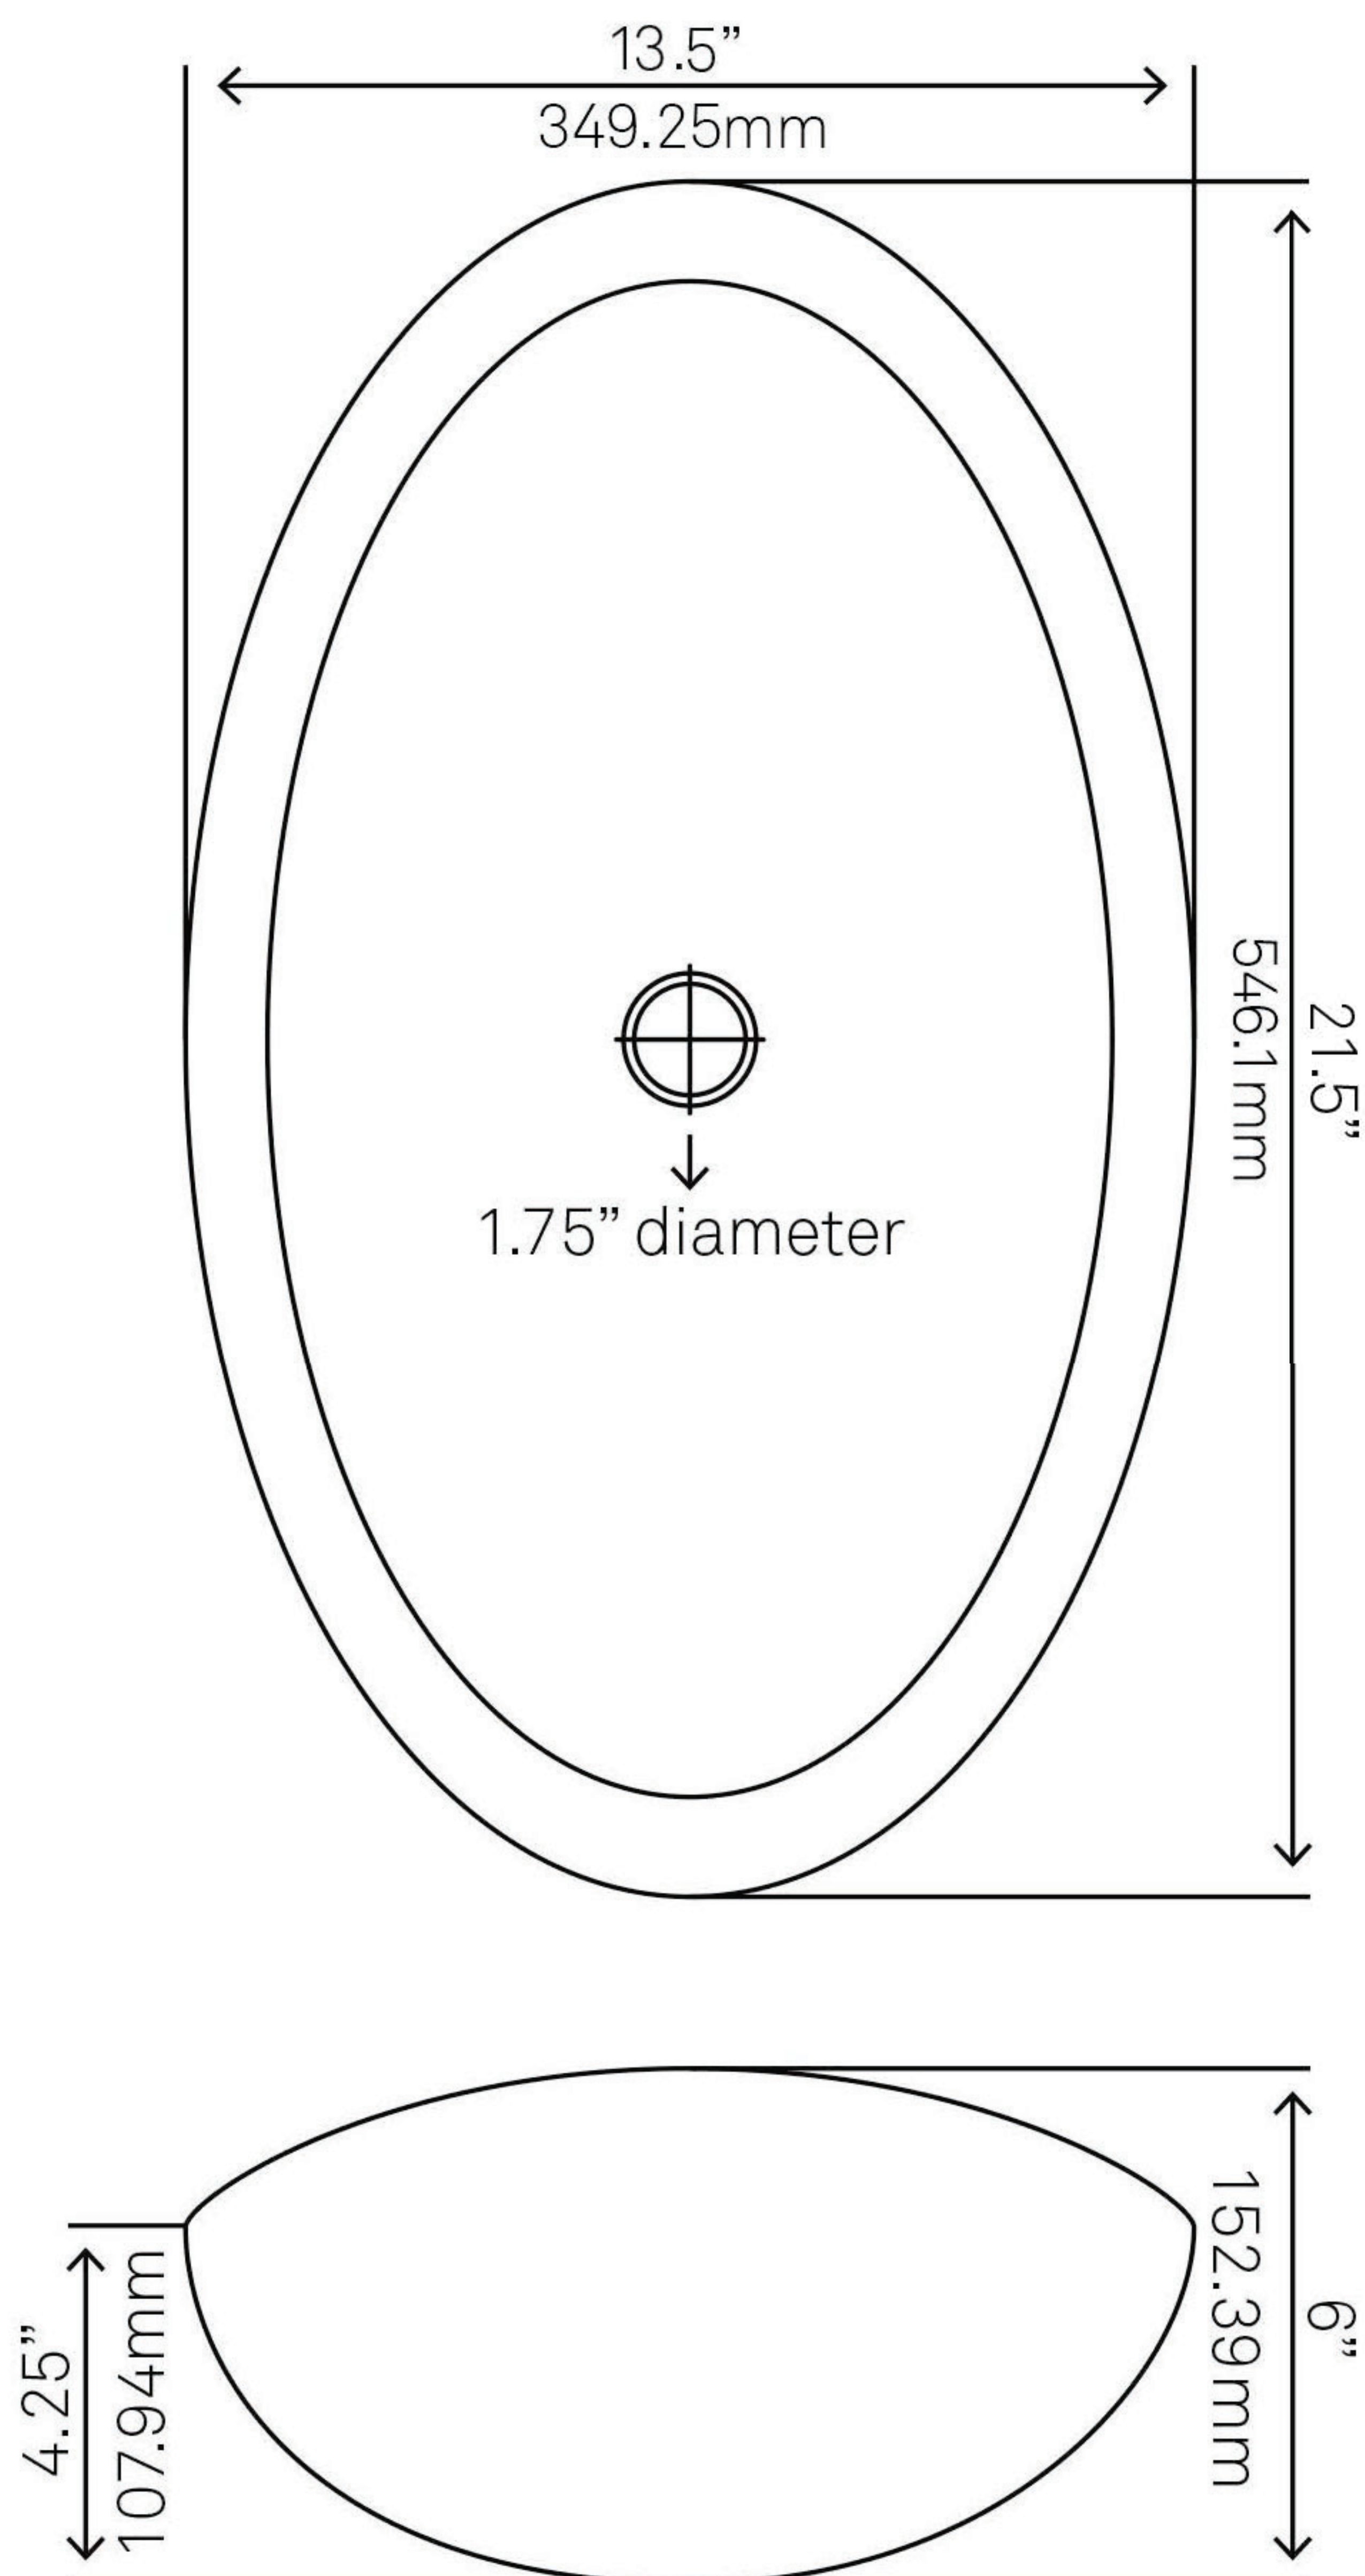

MISENO

MNO012NV

Oval Glass Vessel Bathroom Sink

Requested By:

Specific Features:

STANDARD SPECIFICATIONS:

- Oval slipper hand-painted vessel sink
- Black and silver
- 1/2" thick high-tempered glass
- Stain and scratch resistant inside
- Textured painted exterior
- Above-counter installation
- Standard US plumbing connection
- 1.75-inch drain opening
- Faucet and drain assembly sold separately