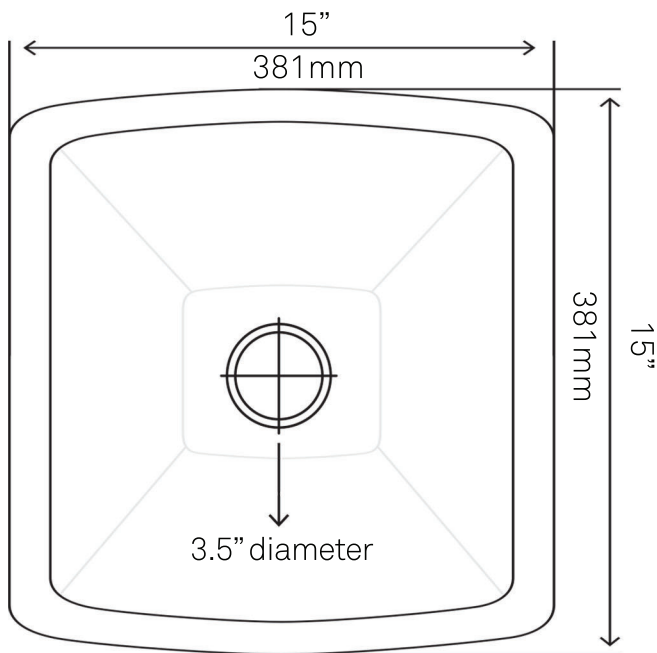

MISENO

MNO-NA300

Antique Copper Bar Sink

Requested By: _____

Specific Features: _____

STANDARD SPECIFICATIONS:

- Square bar and prep sink with flat rim
- Hand-hammered antique finish
- Drop-in or Undermount installation
- Artisan hand crafted
- 16-gauge recycled copper construction
- Tolerance: +/- 1/2"
- Dimensions are approximate
- 15" x 6.5" inner dimensions
- Standard US plumbing connection
- Made in Mexico