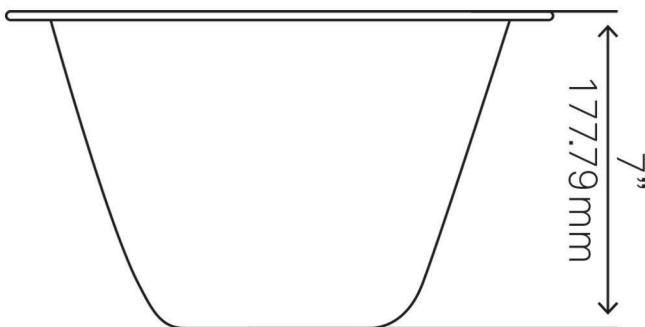

MISENO

MNO-NA300

Antique Copper Bar Sink

Requested By: _____

Specific Features: _____

STANDARD SPECIFICATIONS:

- Square bar and prep sink with flat rim
- Hand-hammered antique finish
- Drop-in or Undermount installation
- Artisan hand crafted
- 16-gauge recycled copper construction
- Tolerance: +/- 1/2"
- Dimensions are approximate
- 15" x 6.5" inner dimensions
- Standard US plumbing connection
- Made in Mexico