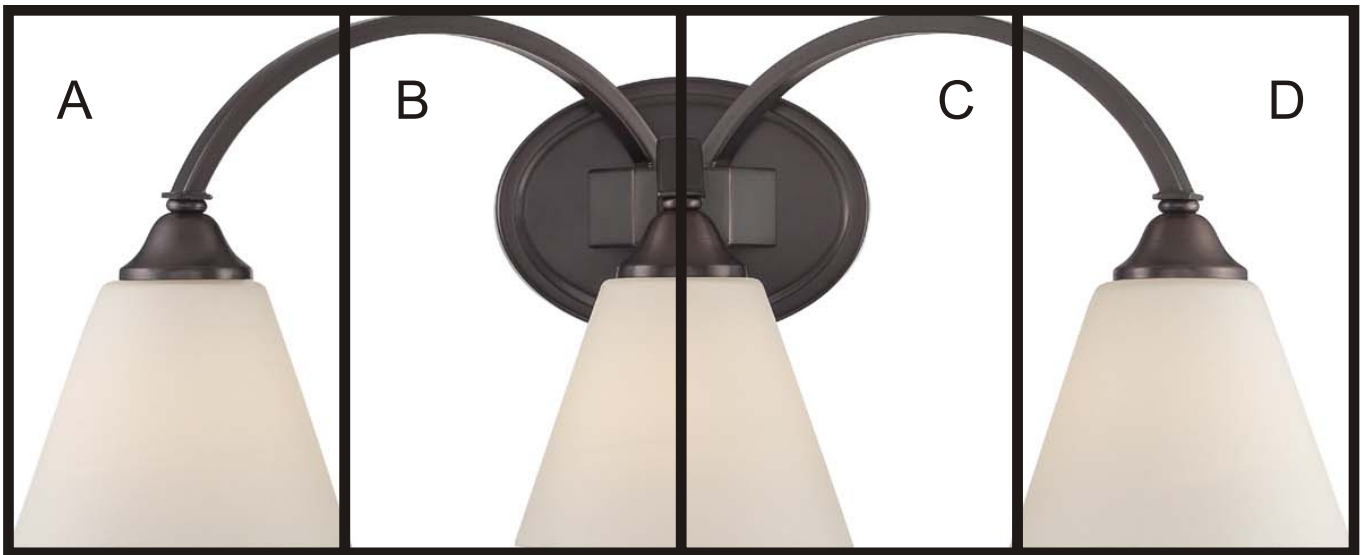

Note: Please check your print settings and make sure it is set to “Actual size”.

Hint: To save ink, change print settings to “grayscale” and change the print quality to “fast draft”.

Fixture dimensions: 23.5"W x 9.5"H