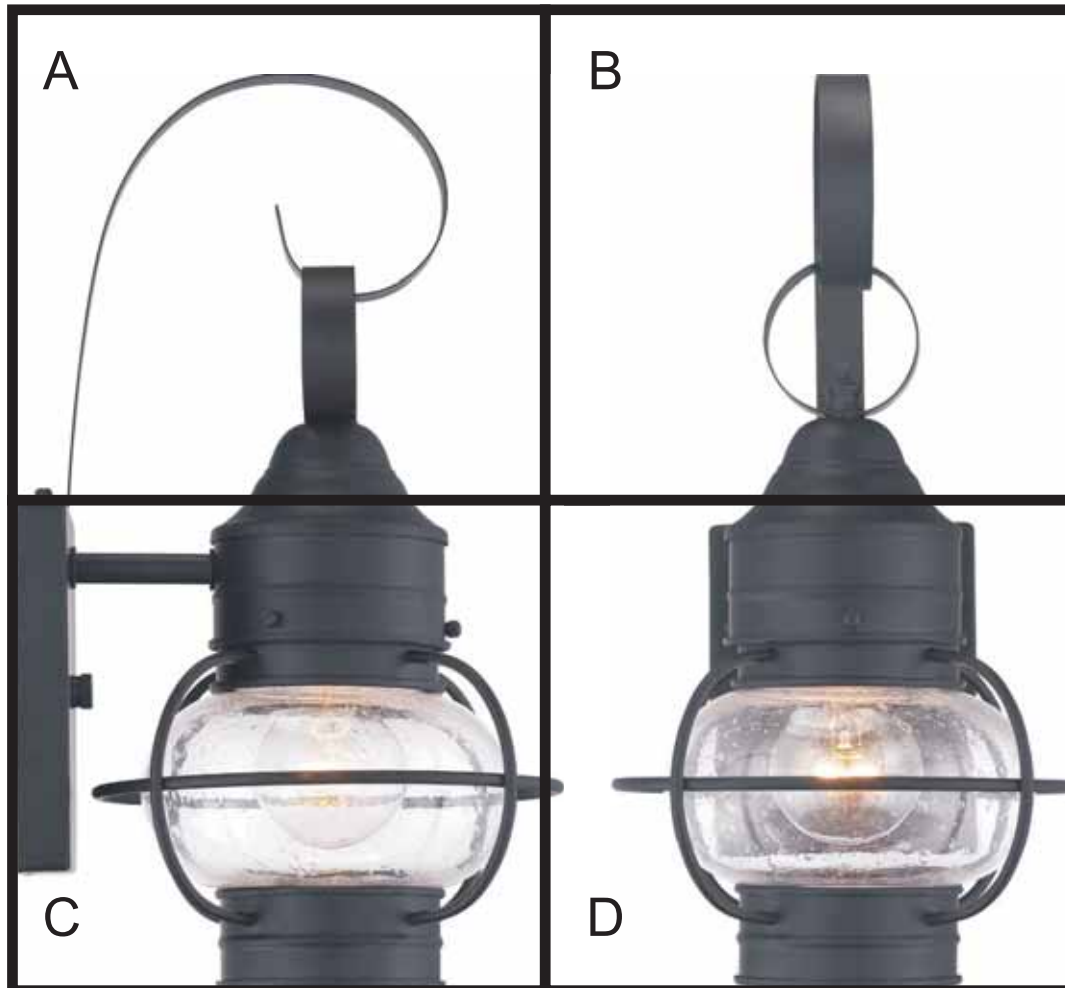

Note: Please check your print settings and make sure it is set to “Actual size”.

Hint: To save ink, change print settings to “grayscale” and change the print quality to “fast draft”.

Fixture dimensions: 7.5”W x 14”H x 8.5”E