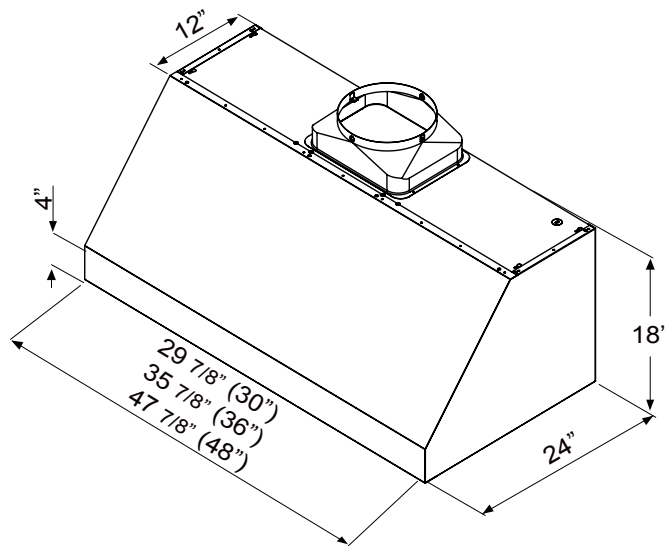

## 18-inch pro wall hood

# MISENO

36" model shown

<b>MODEL</b>	MH70230BS MH70236BS MH70248BS
<b>SIZE</b>	30"   36"   48"
<b>NET WIDTH</b>	29-7/8"   35-7/8"   47-7/8"
<b>MAX. CFM</b>	1,200
<b>CFM SELECTOR*</b>	590, 390
<b>MAX. SONES</b>	9
<b>FEATURES</b>	
color	stainless steel
controls	3-speed, electronic
lighting	halogen (2)
dual level lighting	yes
filters	professional baffle (2) - 30" professional baffle (3) - 36", 48"
recirculating option	no
<b>DUCT SPECIFICATIONS</b>	
vertical	10" round
horizontal	10" round
<b>AC INPUT</b>	120v, 60hz
<b>AC POWER</b>	max. 857w @ 7.1a
<b>INSTALLATION HEIGHT**</b>	26" - 34"