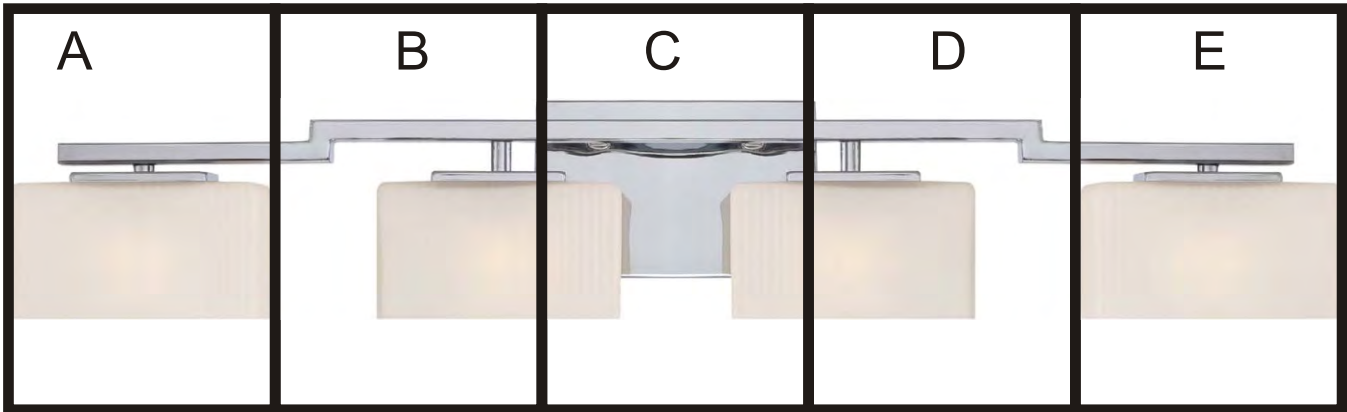

Note: Please check your print settings and make sure it is set to “Actual size”.

Hint: To save ink, change print settings to “grayscale” and change the print quality to “fast draft”.

Fixture dimensions: 31.5"W x 5.5"H