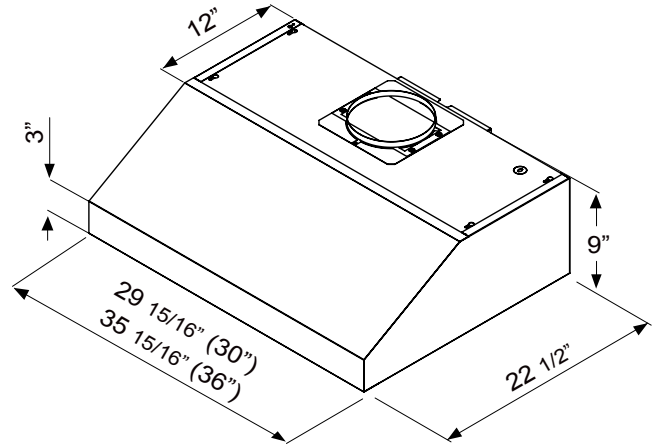

MH701

9-inch pro under-cabinet hood

MISENO

30" model shown

MODEL	MH70130BS MH70136BS
SIZE	30" 36"
NET WIDTH	29-15/16" 35-15/16"
MAX. CFM	750
CFM SELECTOR*	390, 290
MAX. SONES	6
FEATURES	
color	stainless steel
controls	3-speed, electronic
lighting	halogen (2)
dual level lighting	yes
filters	professional baffle (2)
recirculating option	no
DUCT SPECIFICATIONS	
vertical	7" round
horizontal**	3-1/4" x 10"
AC INPUT	120v, 60hz
AC POWER	max. 350w @ 3.3a
INSTALLATION HEIGHT***	26" - 34"