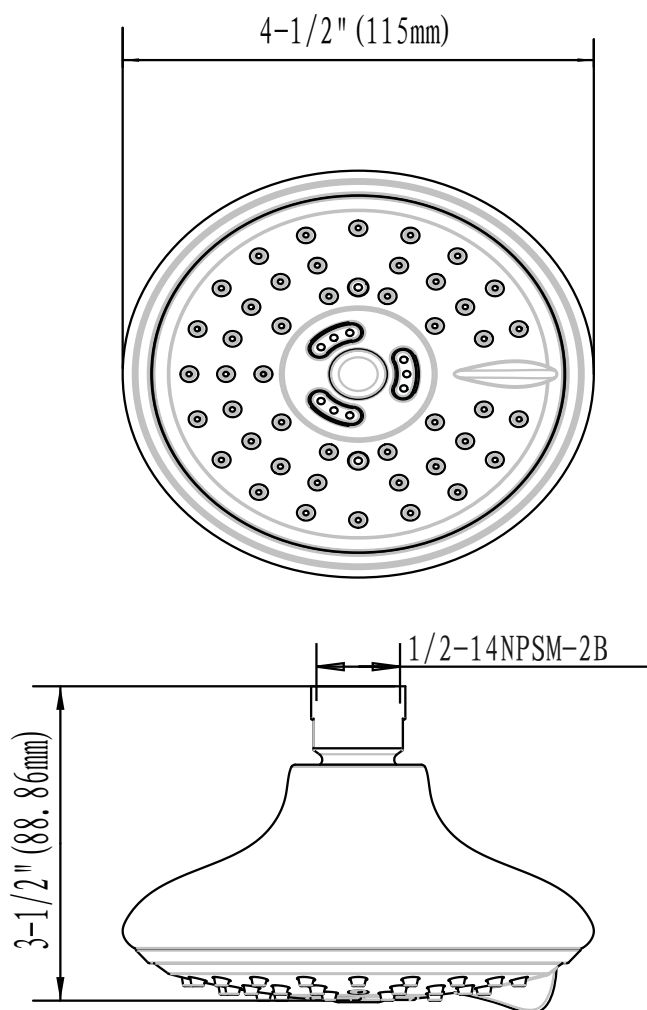

Mirabelle

sophistispa™

PROVINCETOWN COLLECTION

SHOWER HEAD

Product Codes:

M1RSH2040CP (polished chrome)

M1RSH2040BN (brushed nickel)

M1RSH20400RB (oil rubbed bronze)

- 3 function shower head
(full spray, massage spray and full & massage spray)
- 2.5 GPM flow rate
- Brass ball joint & threaded connection
- Easy clean rubber nozzles
- Easy Installation
- Shower arm & flange sold separately
- Lifetime limited warranty
- Meets ANSI:A112.18.1M
- cUPC/IAPMO listed

See dimensional drawing on back

© 2013 Ferguson Enterprises, Inc. All Rights Reserved 14936 03/13

Mirabelle

sophistispa™

PROVINCETOWN COLLECTION

SHOWER HEAD

Product Codes:

M1RSH2040CP (polished chrome)

M1RSH2040BN (brushed nickel)

M1RSH20400RB (oil rubbed bronze) = =

Note: All dimensions and specifications are nominal and may vary +/- 1/4". Use actual products for accuracy in critical situations.