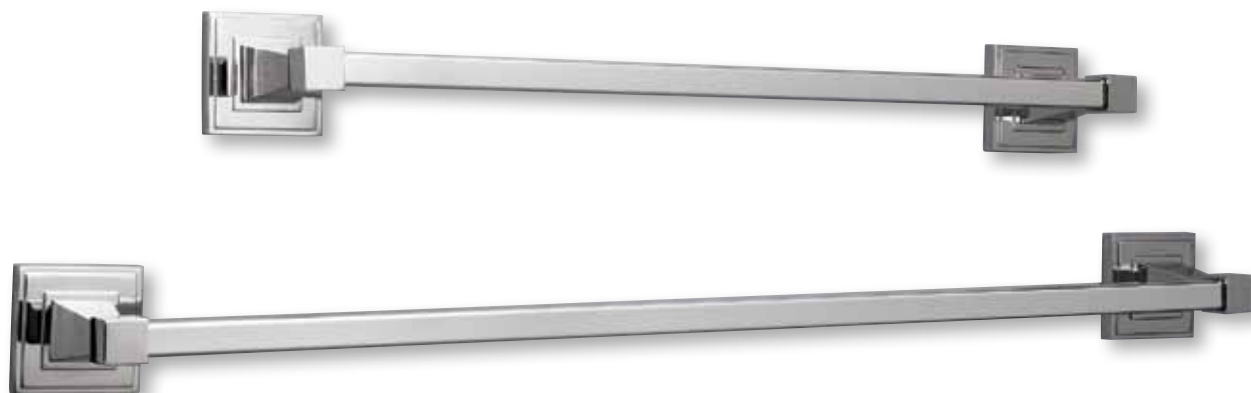

## ACCESSORIES

- Zinc alloy die-cast posts
- Metal bars and rings
- Mounting hardware included

**18" TOWEL BAR****Product Codes:**

MIRCO18TBBN (brushed nickel)  
MIRCO18TBCP (polished chrome)  
MIRCO18TBORB (oil rubbed bronze)  
MIRCO18TBPN (polished nickel)

**24" TOWEL BAR****Product Codes:**

MIRCO24TBBN (brushed nickel)  
MIRCO24TBCP (polished chrome)  
MIRCO24TBORB (oil rubbed bronze)  
MIRCO24TBPN (polished nickel)